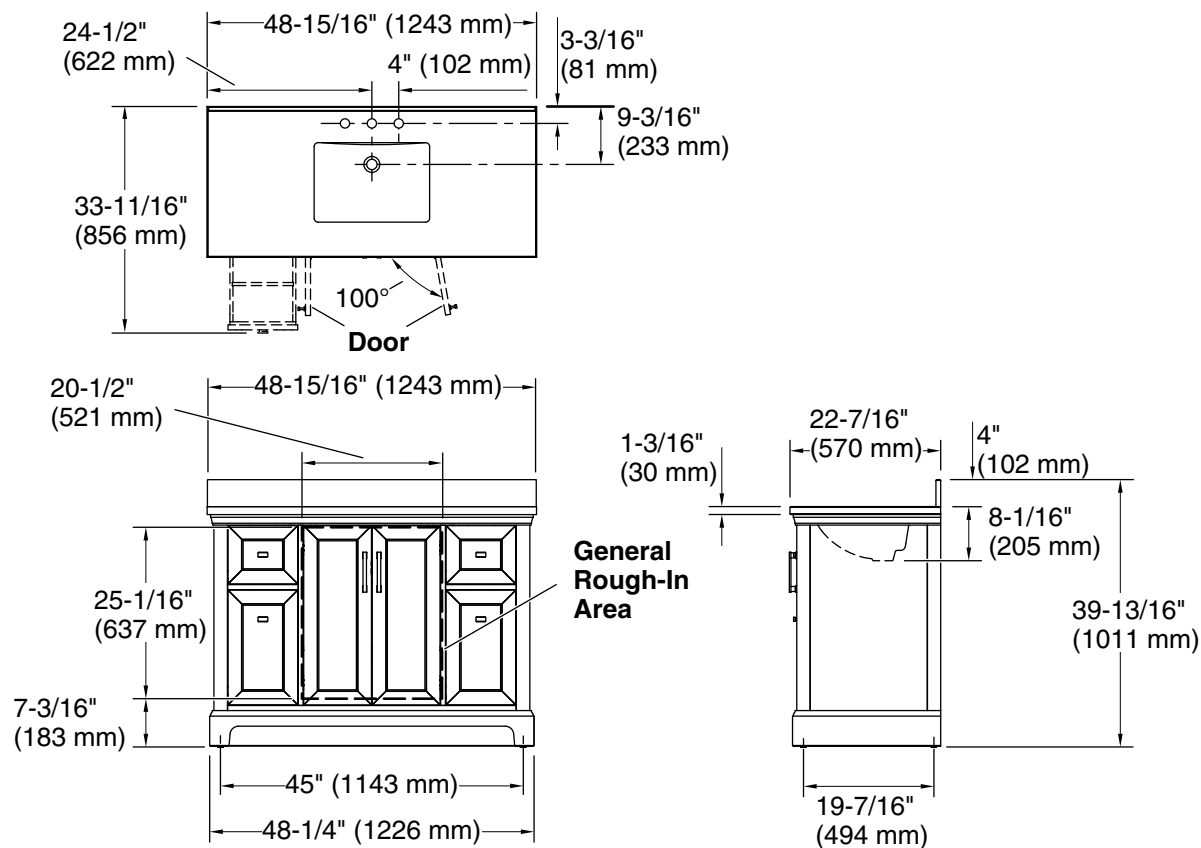

Technical Information

All product dimensions are nominal.

Lighting included: No

Notes

Install this product according to the installation instructions.

Select the type of fastener based upon the wall material. Two 250 lb (113.4 kg) minimum load bearing fasteners are recommended.