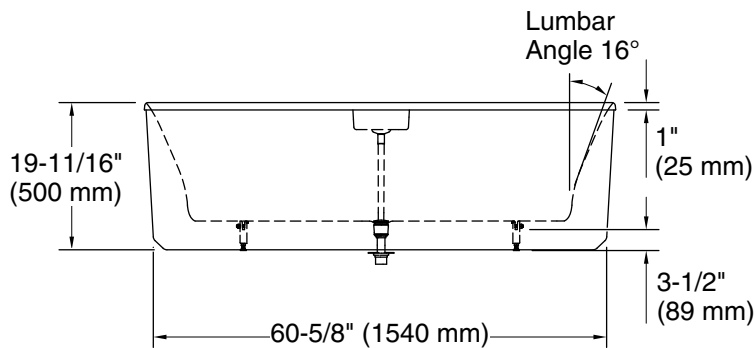

## Technical Information

All product dimensions are nominal.

Drain location:	Center
Basin area, bottom:	50-1/4" x 20-3/8" (1277 mm x 518 mm)
Basin area, top:	60-1/4" x 23-11/16" (1531 mm x 602 mm)
Weight:	333 lbs (151 kg)
Minimum floor load:	57.5 lbs/ft <sup>2</sup> (280.7 kg/m <sup>2</sup> )
Water depth:	12-1/16" (306 mm)
Water capacity:	42.45 gal (160.7 L)