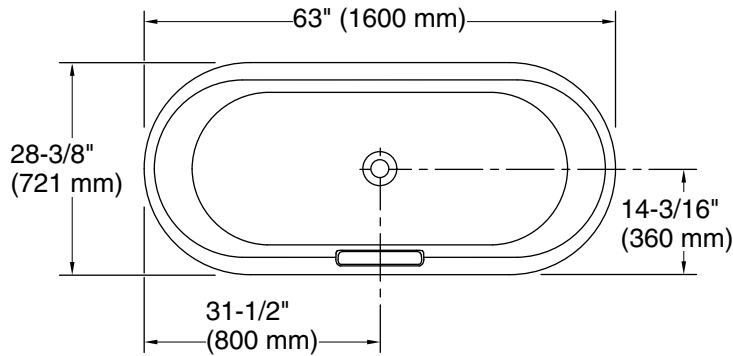

## Technical Information

All product dimensions are nominal.

Drain location:	Center
Basin area, bottom:	50-1/4" x 20-3/8" (1277 mm x 518 mm)
Basin area, top:	60-1/4" x 23-11/16" (1531 mm x 602 mm)
Weight:	333 lbs (151 kg)
Minimum floor load:	57.5 lbs/ft <sup>2</sup> (280.7 kg/m <sup>2</sup> )
Water depth:	12-1/16" (306 mm)
Water capacity:	42.45 gal (160.7 L)