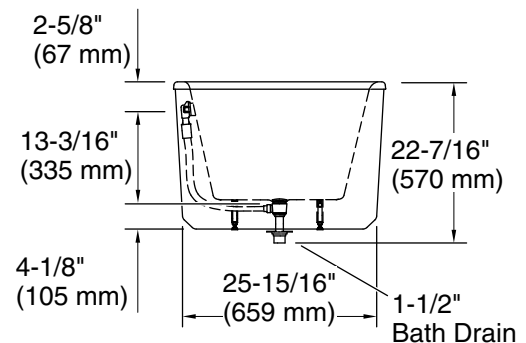

## Technical Information

All product dimensions are nominal.

Drain location:	Center
Basin area, bottom:	50-1/4" x 20-3/8" (1277 mm x 518 mm)
Basin area, top:	60-1/4" x 23-11/16" (1531 mm x 602 mm)
Weight:	333 lbs (151 kg)
Minimum floor load:	57.5 lbs/ft <sup>2</sup> (280.7 kg/m <sup>2</sup> )
Water depth:	12-1/16" (306 mm)
Water capacity:	42.45 gal (160.7 L)