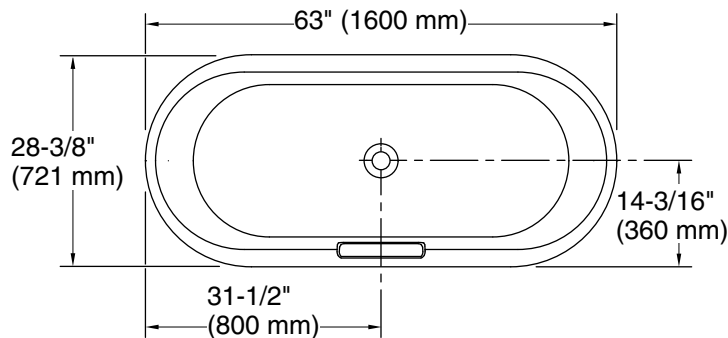

Features

- Freestanding design creates a striking focal point in your bathing area
- Oval basin creates a spacious bathing experience
- Integral lumbar support on both ends
- Slotted overflow allows for deep soaking
- 12-1/16" (306 mm) deep-soaking depth provides a luxurious bathing experience
- Safeguard® slip-resistant surface provides excellent traction underfoot
- Center drain
- Drain and integral overflow preinstalled to reduce installation time
- Color-matched pedestal base creates a sleek appearance
- Requires K-36361 Volute bath drain trim (sold separately)
- Low step-over height allows easy entry and exit

Material

- KOHLER® enameled cast iron bath
- Painted exterior in White
- Reinforced resin pedestal base with White painted finish
- Brass drain

Installation

- Freestanding

Required Products/Accessories

For freestanding installation
K-36361 Bath drain trim

Color	Code	Description
-------	------	-------------

	0	White
---	---	-------

Technical Information

All product dimensions are nominal.

Drain location:	Center
Basin area, bottom:	50-1/4" x 20-3/8" (1277 mm x 518 mm)
Basin area, top:	60-1/4" x 23-11/16" (1531 mm x 602 mm)
Weight:	305 lbs (138.3 kg)
Minimum floor load:	55.2 lbs/ft ² (269.5 kg/m ²)
Water depth:	12-1/8" (308 mm)
Water capacity:	42.45 gal (160.7 L)

Notes

Measure your actual product for rough-in details.

Install this product according to the installation instructions.

The hot water supply should be 70% of the capacity of the bath or greater. Installations will vary.