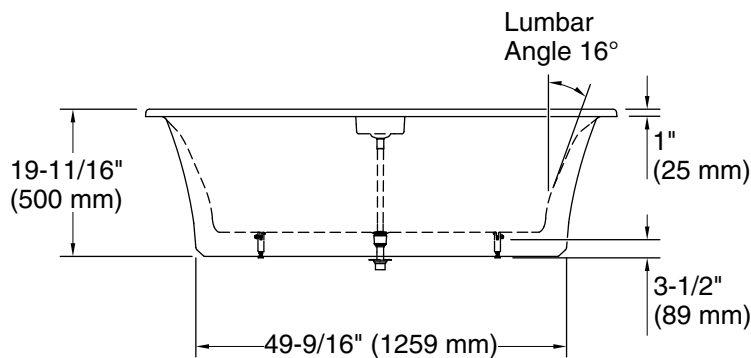

Features

- Freestanding design creates a striking focal point in your bathing area
- Oval basin creates a spacious bathing experience
- Integral lumbar support on both ends
- Slotted overflow allows for deep soaking
- 12-1/16" (306 mm) deep-soaking depth provides a luxurious bathing experience
- Safeguard® slip-resistant surface provides excellent traction underfoot
- Center drain
- Drain and integral overflow preinstalled to reduce installation time
- Color-matched pedestal base creates a sleek appearance
- Requires K-36361 Volute bath drain trim (sold separately)
- Low step-over height allows easy entry and exit

Color	Code	Description
-------	------	-------------

	0	White
---	---	-------

Technical Information

All product dimensions are nominal.

Drain location:	Center
Basin area, bottom:	50-1/4" x 20-3/8" (1277 mm x 518 mm)
Basin area, top:	60-1/4" x 23-11/16" (1531 mm x 602 mm)
Weight:	305 lbs (138.3 kg)
Minimum floor load:	55.2 lbs/ft ² (269.5 kg/m ²)
Water depth:	12-1/8" (308 mm)
Water capacity:	42.45 gal (160.7 L)