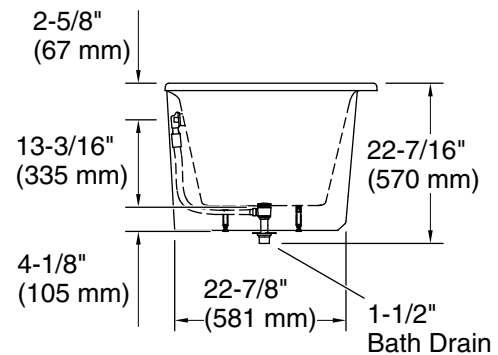

Features

- Freestanding design creates a striking focal point in your bathing area
- Oval basin creates a spacious bathing experience
- Integral lumbar support on both ends
- Slotted overflow allows for deep soaking
- 12-1/16" (306 mm) deep-soaking depth provides a luxurious bathing experience
- Safeguard® slip-resistant surface provides excellent traction underfoot
- Center drain
- Drain and integral overflow preinstalled to reduce installation time
- Color-matched pedestal base creates a sleek appearance
- Requires K-36361 Volute bath drain trim (sold separately)
- Low step-over height allows easy entry and exit

Material

- KOHLER® enameled cast iron bath
- Painted exterior in White
- Reinforced resin pedestal base with White painted finish
- Brass drain

Installation

- Freestanding

Required Products/Accessories

For freestanding installation
K-36361 Bath drain trim

Color	Code	Description
-------	------	-------------

	0	White
---	---	-------

Technical Information

All product dimensions are nominal.

Drain location:	Center
Basin area, bottom:	50-1/4" x 20-3/8" (1277 mm x 518 mm)
Basin area, top:	60-1/4" x 23-11/16" (1531 mm x 602 mm)
Weight:	305 lbs (138.3 kg)
Minimum floor load:	55.2 lbs/ft ² (269.5 kg/m ²)
Water depth:	12-1/8" (308 mm)
Water capacity:	42.45 gal (160.7 L)

Notes

Measure your actual product for rough-in details.

Install this product according to the installation instructions.

The hot water supply should be 70% of the capacity of the bath or greater. Installations will vary.