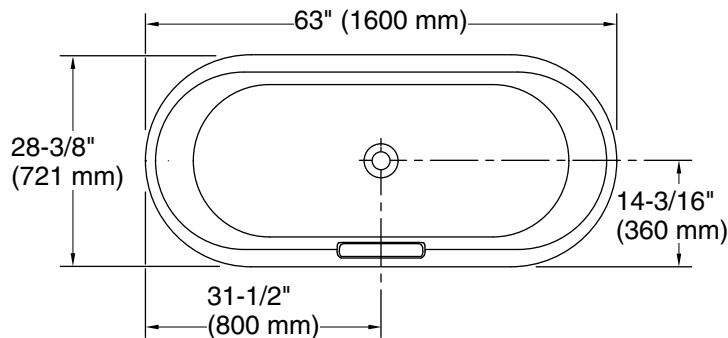

## Technical Information

All product dimensions are nominal.

Drain location:	Center
Basin area, bottom:	50-1/4" x 20-3/8" (1277 mm x 518 mm)
Basin area, top:	60-1/4" x 23-11/16" (1531 mm x 602 mm)
Weight:	305 lbs (138.3 kg)
Minimum floor load:	55.2 lbs/ft <sup>2</sup> (269.5 kg/m <sup>2</sup> )
Water depth:	12-1/8" (308 mm)
Water capacity:	42.45 gal (160.7 L)