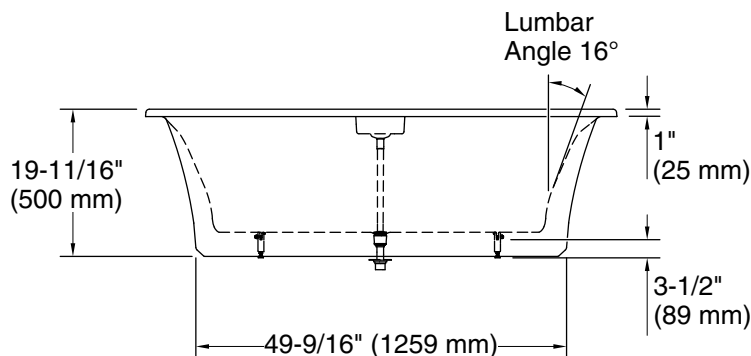

## Technical Information

All product dimensions are nominal.

Drain location:	Center
Basin area, bottom:	50-1/4" x 20-3/8" (1277 mm x 518 mm)
Basin area, top:	60-1/4" x 23-11/16" (1531 mm x 602 mm)
Weight:	305 lbs (138.3 kg)
Minimum floor load:	55.2 lbs/ft <sup>2</sup> (269.5 kg/m <sup>2</sup> )
Water depth:	12-1/8" (308 mm)
Water capacity:	42.45 gal (160.7 L)