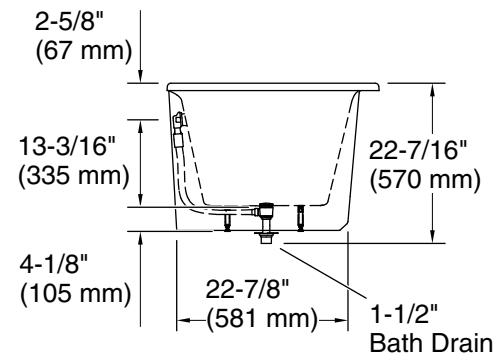

## Technical Information

All product dimensions are nominal.

Drain location:	Center
Basin area, bottom:	50-1/4" x 20-3/8" (1277 mm x 518 mm)
Basin area, top:	60-1/4" x 23-11/16" (1531 mm x 602 mm)
Weight:	305 lbs (138.3 kg)
Minimum floor load:	55.2 lbs/ft <sup>2</sup> (269.5 kg/m <sup>2</sup> )
Water depth:	12-1/8" (308 mm)
Water capacity:	42.45 gal (160.7 L)