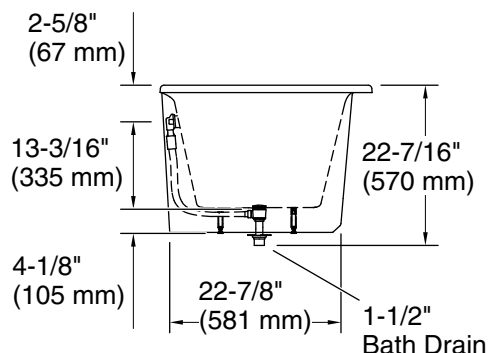

## Technical Information

All product dimensions are nominal.

Drain location:	Center
Basin area, bottom:	50-1/4" x 20-3/8" (1277 mm x 518 mm)
Basin area, top:	60-1/4" x 23-11/16" (1531 mm x 602 mm)
Weight:	305 lbs (138.3 kg)
Minimum floor load:	55.2 lbs/ft <sup>2</sup> (269.5 kg/m <sup>2</sup> )
Water depth:	12-1/8" (308 mm)
Water capacity:	42.45 gal (160.7 L)