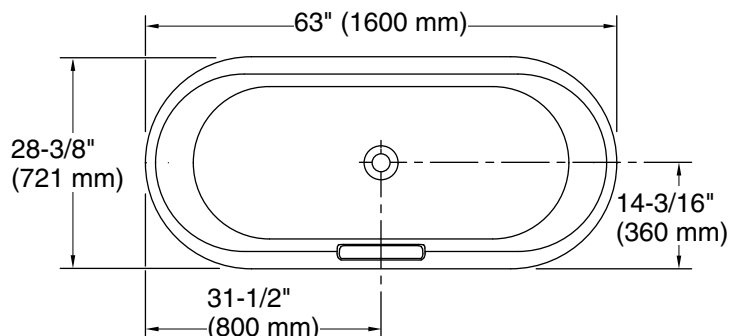

## Technical Information

All product dimensions are nominal.

Drain location:	Center
Basin area, bottom:	50-1/4" x 20-3/8" (1277 mm x 518 mm)
Basin area, top:	60-1/4" x 23-11/16" (1531 mm x 602 mm)
Weight:	305 lbs (138.3 kg)
Minimum floor load:	55.2 lbs/ft <sup>2</sup> (269.5 kg/m <sup>2</sup> )
Water depth:	12-1/8" (308 mm)
Water capacity:	42.45 gal (160.7 L)