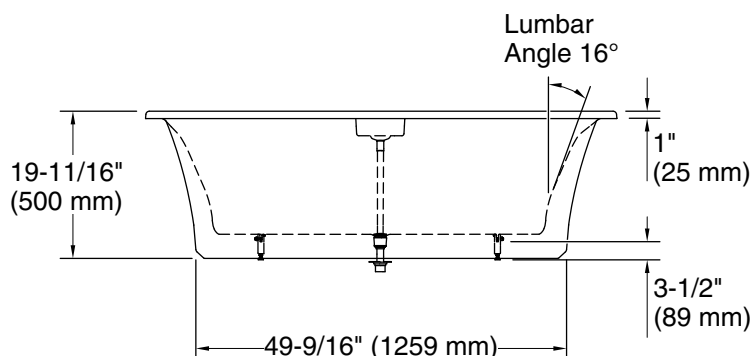

## Technical Information

All product dimensions are nominal.

Drain location:	Center
Basin area, bottom:	50-1/4" x 20-3/8" (1277 mm x 518 mm)
Basin area, top:	60-1/4" x 23-11/16" (1531 mm x 602 mm)
Weight:	305 lbs (138.3 kg)
Minimum floor load:	55.2 lbs/ft <sup>2</sup> (269.5 kg/m <sup>2</sup> )
Water depth:	12-1/8" (308 mm)
Water capacity:	42.45 gal (160.7 L)