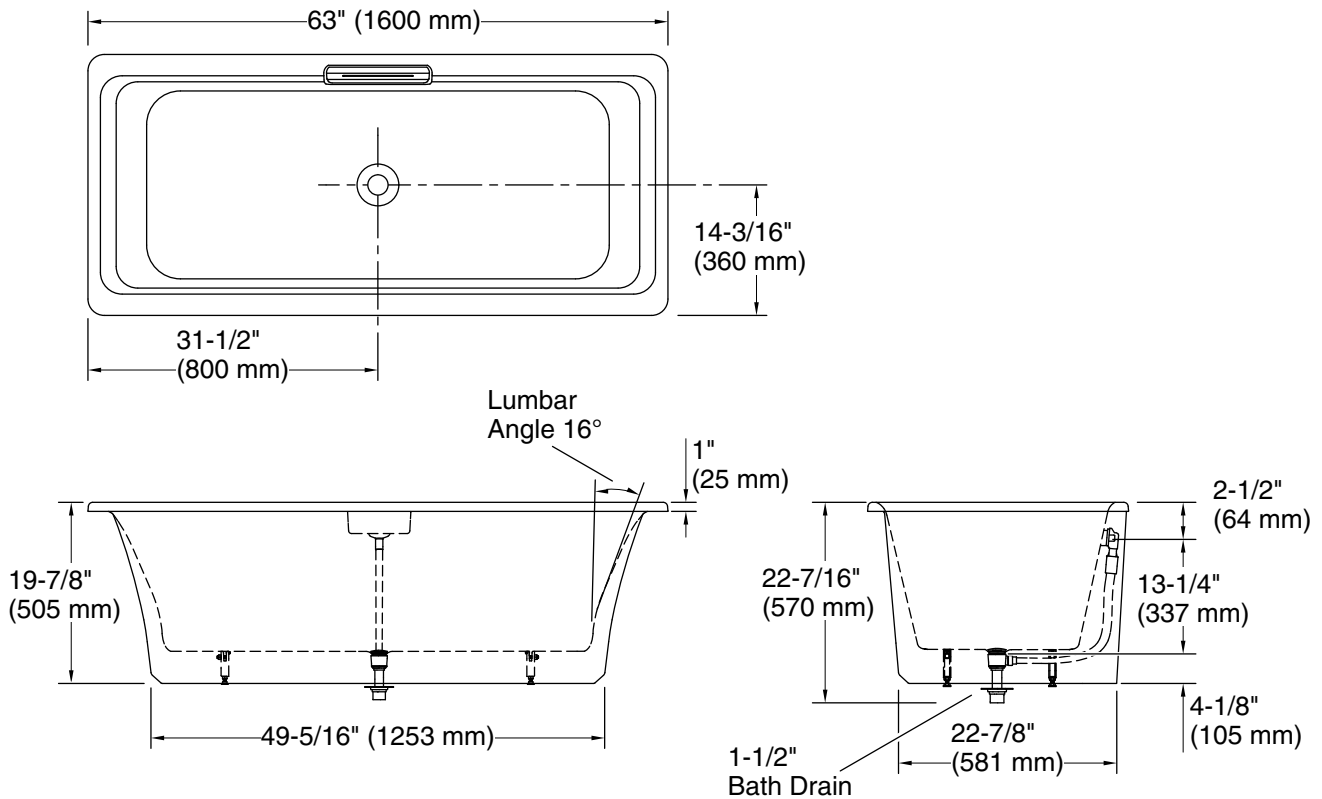

### Features

- Freestanding design creates a striking focal point in your bathing area
- Rectangular basin creates a spacious bathing experience
- Integral lumbar support on both ends
- Slotted overflow allows for deep soaking
- 12-1/16" (306 mm) deep-soaking depth provides a luxurious bathing experience
- Safeguard® slip-resistant surface provides excellent traction underfoot
- Center drain
- Drain and integral overflow preinstalled to reduce installation time
- Contrasting pedestal base adds a dramatic, contemporary look
- Requires K-36361 Volute bath drain trim (sold separately)
- Low step-over height allows easy entry and exit

## Technical Information

All product dimensions are nominal.

Drain location:	Center
Basin area, bottom:	50-5/16" x 20-3/8" (1278 mm x 518 mm)
Basin area, top:	60-1/4" x 23-11/16" (1531 mm x 602 mm)
Weight:	338 lbs (153.3 kg)
Minimum floor load:	60.2 lbs/ft <sup>2</sup> (293.9 kg/m <sup>2</sup> )
Water depth:	12-1/8" (308 mm)
Water capacity:	45.97 gal (174 L)