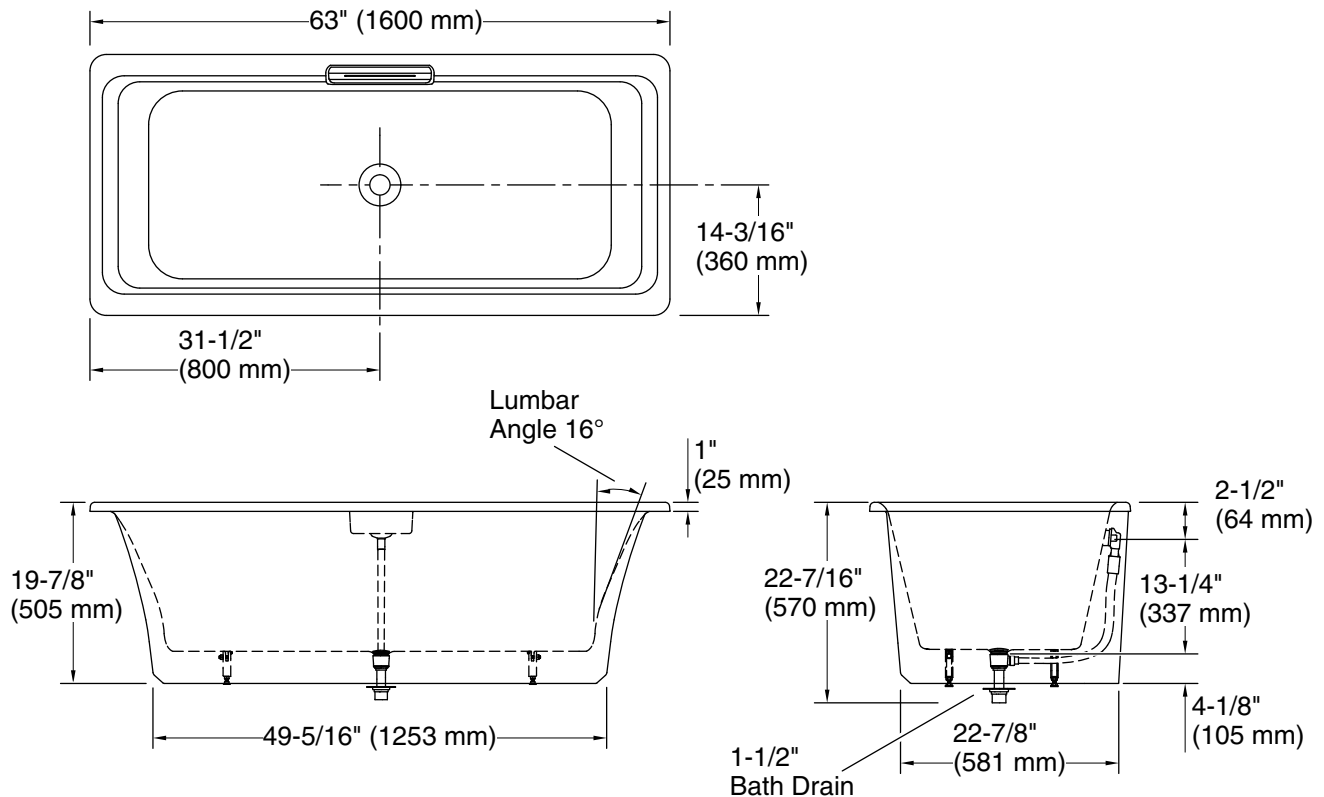

Features

- Freestanding design creates a striking focal point in your bathing area
- Rectangular basin creates a spacious bathing experience
- Integral lumbar support on both ends
- Slotted overflow allows for deep soaking
- 12-1/16" (306 mm) deep-soaking depth provides a luxurious bathing experience
- Safeguard® slip-resistant surface provides excellent traction underfoot
- Center drain
- Drain and integral overflow preinstalled to reduce installation time
- Contrasting pedestal base adds a dramatic, contemporary look
- Requires K-36361 Volute bath drain trim (sold separately)
- Low step-over height allows easy entry and exit

For freestanding installation
K-36361 Bath drain trim

Codes/Standards

ASME A112.19.1/CSA B45.2

KOHLER® Enameled Cast Iron Bath and Shower Base Lifetime Limited Warranty

See website for detailed warranty information.

Available Colors/Finishes

Color tiles intended for reference only.

Color	Code	Description
-------	------	-------------

	0	White
---	---	-------

Technical Information

All product dimensions are nominal.

Drain location:	Center
Basin area, bottom:	50-5/16" x 20-3/8" (1278 mm x 518 mm)
Basin area, top:	60-1/4" x 23-11/16" (1531 mm x 602 mm)
Weight:	338 lbs (153.3 kg)
Minimum floor load:	60.2 lbs/ft ² (293.9 kg/m ²)
Water depth:	12-1/8" (308 mm)
Water capacity:	45.97 gal (174 L)

Notes

Measure your actual product for rough-in details.

Install this product according to the installation instructions.

The hot water supply should be 70% of the capacity of the bath or greater. Installations will vary.