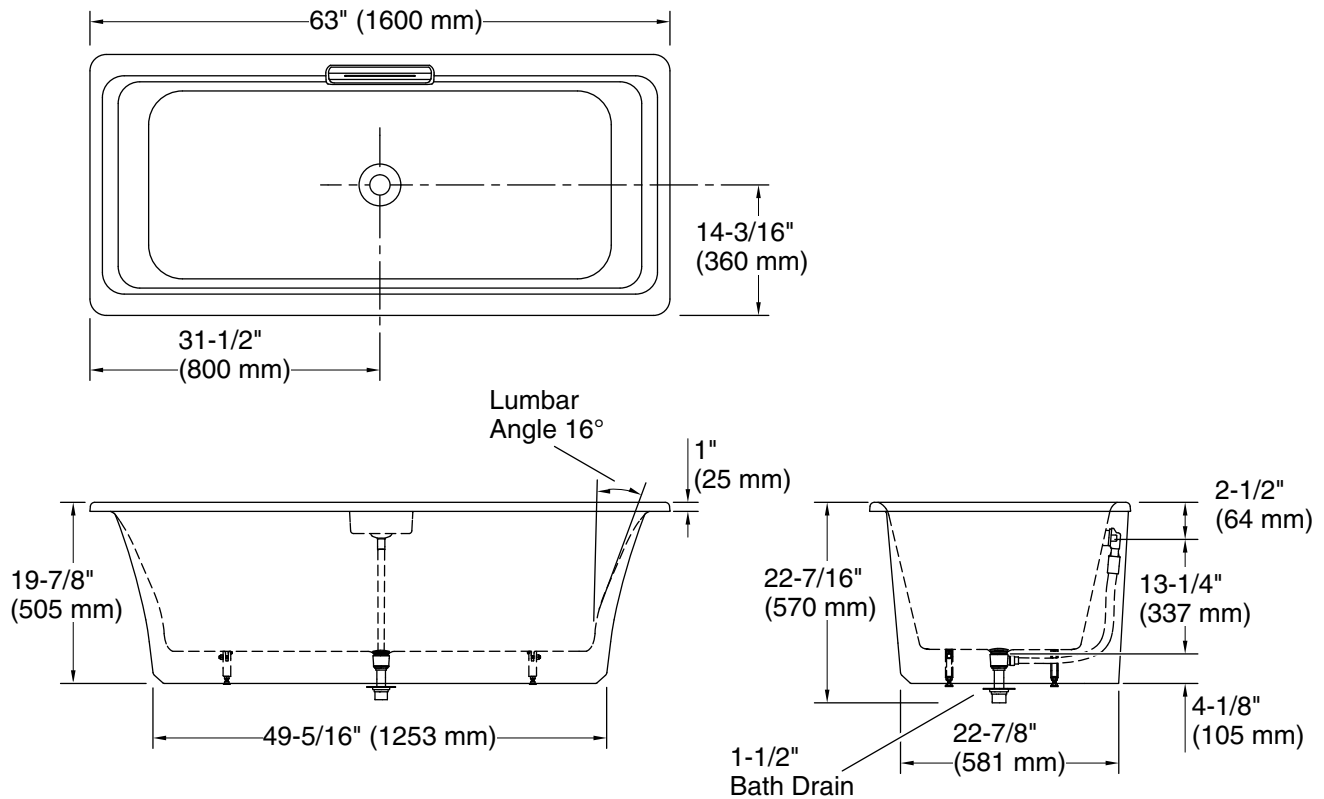

### Features

- Freestanding design creates a striking focal point in your bathing area
- Rectangular basin creates a spacious bathing experience
- Integral lumbar support on both ends
- Slotted overflow allows for deep soaking
- 12-1/16" (306 mm) deep-soaking depth provides a luxurious bathing experience
- Safeguard® slip-resistant surface provides excellent traction underfoot
- Center drain
- Drain and integral overflow preinstalled to reduce installation time
- Color-matched pedestal base creates a sleek appearance
- Requires K-36361 Volute bath drain trim (sold separately)
- Low step-over height allows easy entry and exit

## Technical Information

All product dimensions are nominal.

Drain location:	Center
Basin area, bottom:	50-5/16" x 20-3/8" (1278 mm x 518 mm)
Basin area, top:	60-1/4" x 23-11/16" (1531 mm x 602 mm)
Weight:	338 lbs (153.3 kg)
Minimum floor load:	60.2 lbs/ft <sup>2</sup> (293.9 kg/m <sup>2</sup> )
Water depth:	12-1/8" (308 mm)
Water capacity:	45.97 gal (174 L)