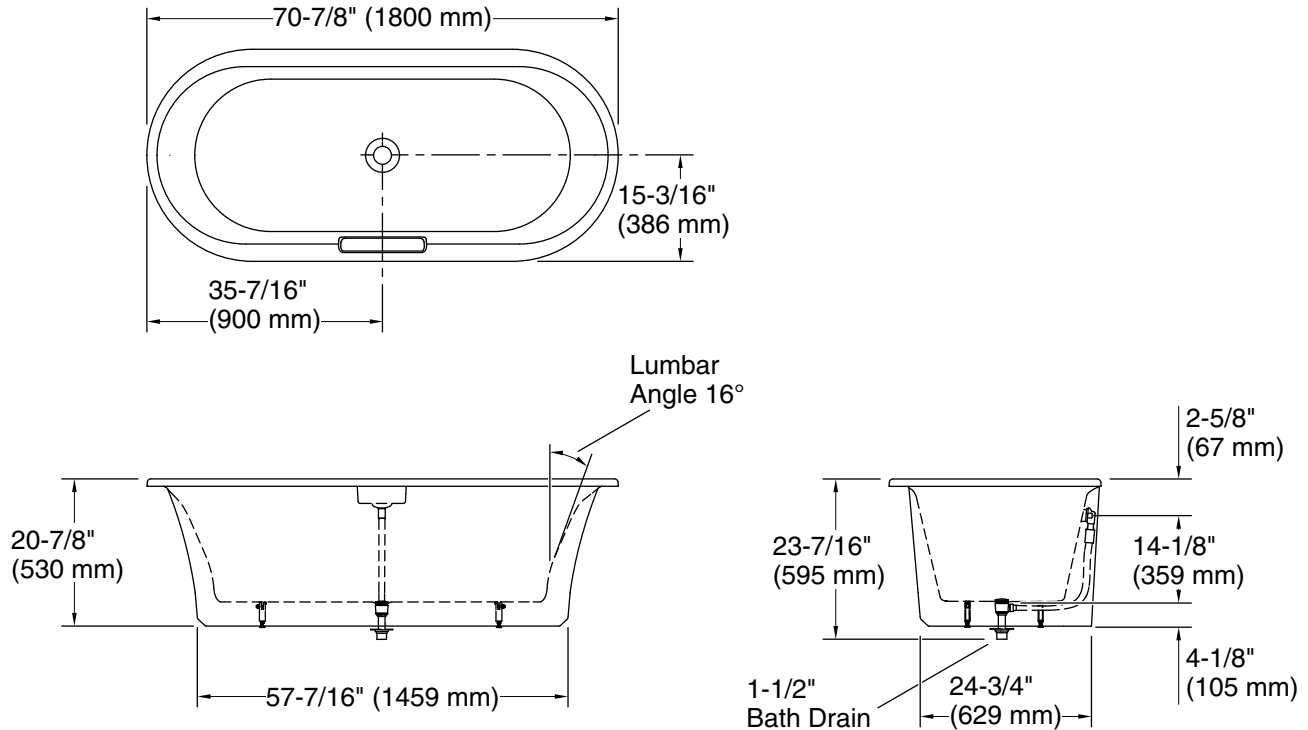

Features

- Freestanding design creates a striking focal point in your bathing area
- Oval basin creates a spacious bathing experience
- Integral lumbar support on both ends
- Slotted overflow allows for deep soaking
- 12-1/16" (306 mm) deep-soaking depth provides a luxurious bathing experience
- Safeguard® slip-resistant surface provides excellent traction underfoot
- Center drain
- Drain and integral overflow preinstalled to reduce installation time
- Contrasting pedestal base adds a dramatic, contemporary look
- Requires K-36361 Volute bath drain trim (sold separately)
- Low step-over height allows easy entry and exit

For freestanding installation
K-36361 Bath drain trim

Codes/Standards

ASME A112.19.1/CSA B45.2

KOHLER® Enameled Cast Iron Bath and Shower Base Lifetime Limited Warranty

See website for detailed warranty information.

Available Colors/Finishes

Color tiles intended for reference only.

Color	Code	Description
-------	------	-------------

	0	White
---	---	-------

Technical Information

All product dimensions are nominal.

Drain location:	Center
Basin area, bottom:	58-1/8" x 22-3/16" (1476 mm x 564 mm)
Basin area, top:	68-1/8" x 25-11/16" (1731 mm x 652 mm)
Weight:	356 lbs (161.5 kg)
Minimum floor load:	57.8 lbs/ft ² (282.2 kg/m ²)
Water depth:	13-1/8" (333 mm)
Water capacity:	57.63 gal (218.2 L)

Notes

Measure your actual product for rough-in details.

Install this product according to the installation instructions.

The hot water supply should be 70% of the capacity of the bath or greater. Installations will vary.