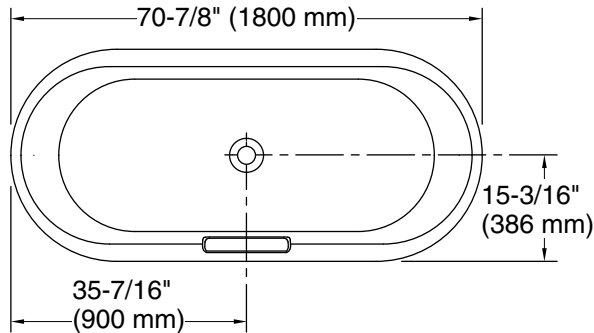

## Technical Information

All product dimensions are nominal.

Drain location:	Center
Basin area, bottom:	58-1/8" x 22-3/16" (1476 mm x 564 mm)
Basin area, top:	68-1/8" x 25-11/16" (1731 mm x 652 mm)
Weight:	356 lbs (161.5 kg)
Minimum floor load:	57.8 lbs/ft <sup>2</sup> (282.2 kg/m <sup>2</sup> )
Water depth:	13-1/8" (333 mm)
Water capacity:	57.63 gal (218.2 L)