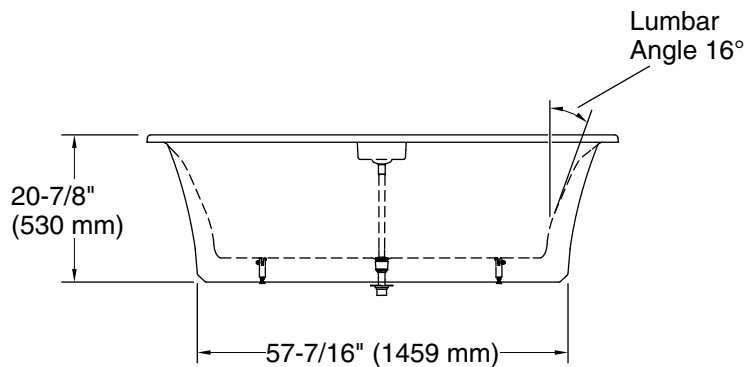

## Technical Information

All product dimensions are nominal.

Drain location:	Center
Basin area, bottom:	58-1/8" x 22-3/16" (1476 mm x 564 mm)
Basin area, top:	68-1/8" x 25-11/16" (1731 mm x 652 mm)
Weight:	356 lbs (161.5 kg)
Minimum floor load:	57.8 lbs/ft <sup>2</sup> (282.2 kg/m <sup>2</sup> )
Water depth:	13-1/8" (333 mm)
Water capacity:	57.63 gal (218.2 L)