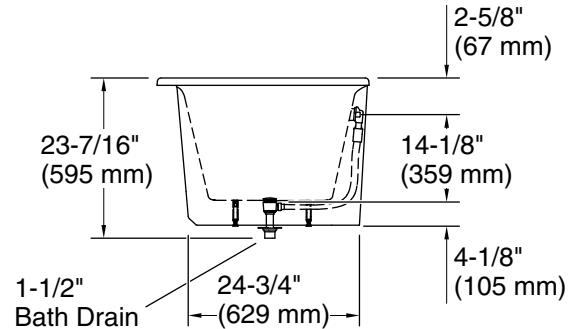

## Technical Information

All product dimensions are nominal.

Drain location:	Center
Basin area, bottom:	58-1/8" x 22-3/16" (1476 mm x 564 mm)
Basin area, top:	68-1/8" x 25-11/16" (1731 mm x 652 mm)
Weight:	356 lbs (161.5 kg)
Minimum floor load:	57.8 lbs/ft <sup>2</sup> (282.2 kg/m <sup>2</sup> )
Water depth:	13-1/8" (333 mm)
Water capacity:	57.63 gal (218.2 L)