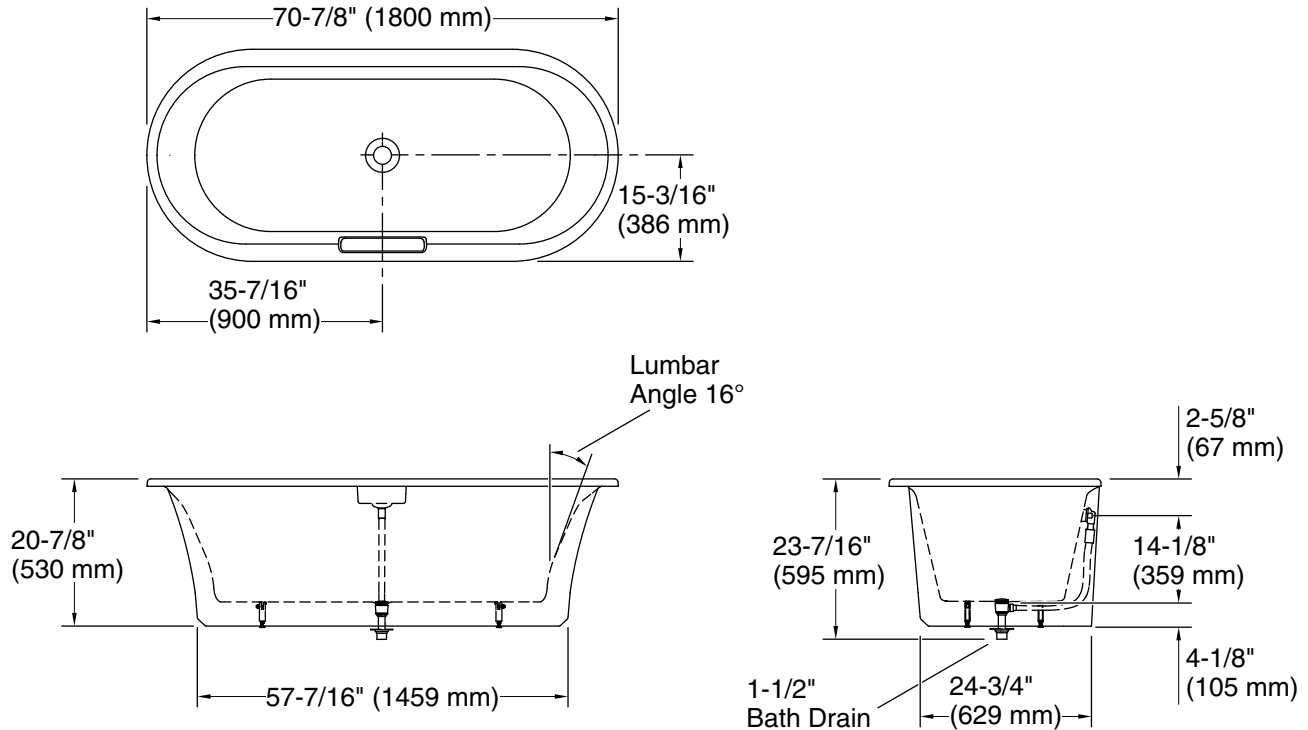

## Features

- Freestanding design creates a striking focal point in your bathing area
- Oval basin creates a spacious bathing experience
- Integral lumbar support on both ends
- Slotted overflow allows for deep soaking
- 12-1/16" (306 mm) deep-soaking depth provides a luxurious bathing experience
- Safeguard® slip-resistant surface provides excellent traction underfoot
- Center drain
- Drain and integral overflow preinstalled to reduce installation time
- Color-matched pedestal base creates a sleek appearance
- Requires K-36361 Volute bath drain trim (sold separately)
- Low step-over height allows easy entry and exit

### Technical Information

All product dimensions are nominal.

Drain location:	Center
Basin area, bottom:	58-1/8" x 22-3/16" (1476 mm x 564 mm)
Basin area, top:	68-1/8" x 25-11/16" (1731 mm x 652 mm)
Weight:	356 lbs (161.5 kg)
Minimum floor load:	57.8 lbs/ft <sup>2</sup> (282.2 kg/m <sup>2</sup> )
Water depth:	13-1/8" (333 mm)
Water capacity:	57.63 gal (218.2 L)