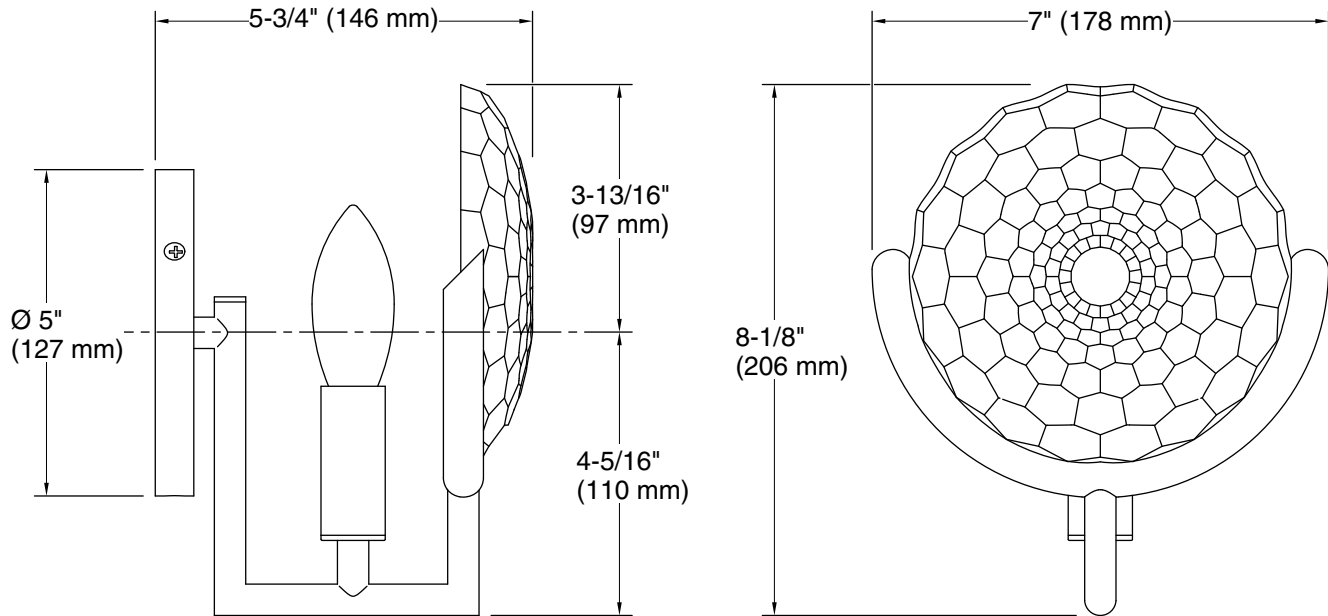

Required Electrical Service

One dedicated circuit required.

Lights: 120 V, 0.5 A, 60 Hz

Technical Information

All product dimensions are nominal.

Material: Steel, Aluminum, Zinc, Glass

Number of Lights: 1

Lighting Type: Socket-based

Socket Type: E-12 Candelabra

Number of Shades: 1

Shade Type: Crystal

Hanging Type: Non-hanging

Electrical component Socket Rating: 60 Hz, 60 W
rating: