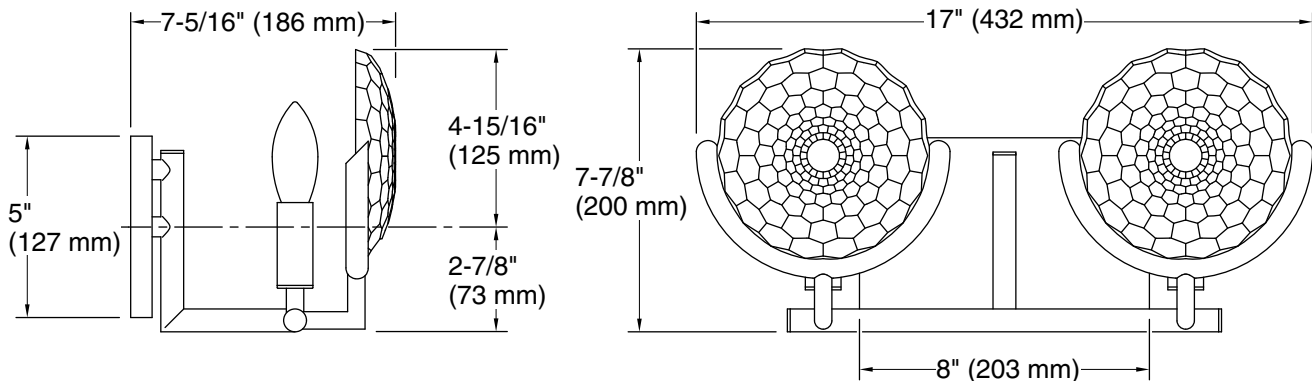

Required Electrical Service

One dedicated circuit required.

Lights: 120 V, 1 A, 60 Hz

Technical Information

All product dimensions are nominal.

Material: Steel, Aluminum, Zinc, Glass

Number of Lights: 2

Lighting Type: Socket-based

Socket Type: E-12 Candelabra

Number of Shades: 2

Shade Type: Glass - clear

Hanging Type: Non-hanging

Electrical component Socket Rating: 60 Hz, 60 W
rating: