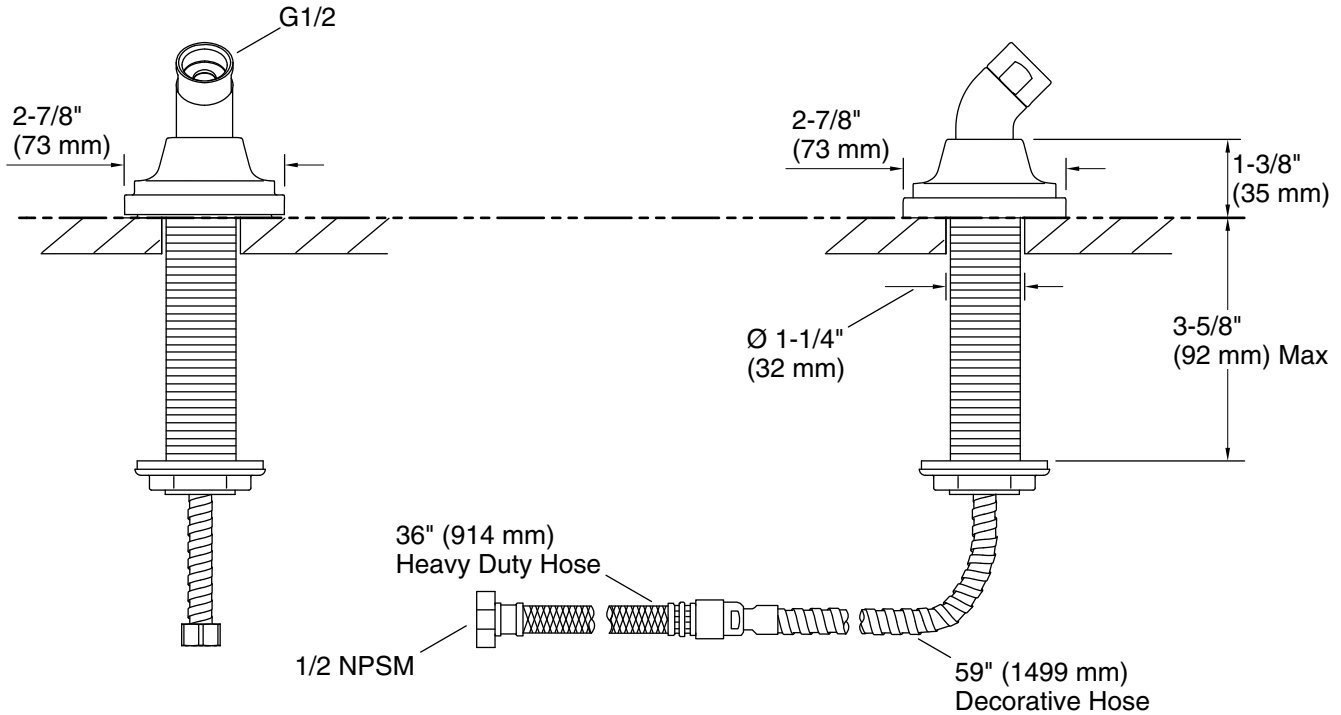

Technical Information

All product dimensions are nominal.

Spout: