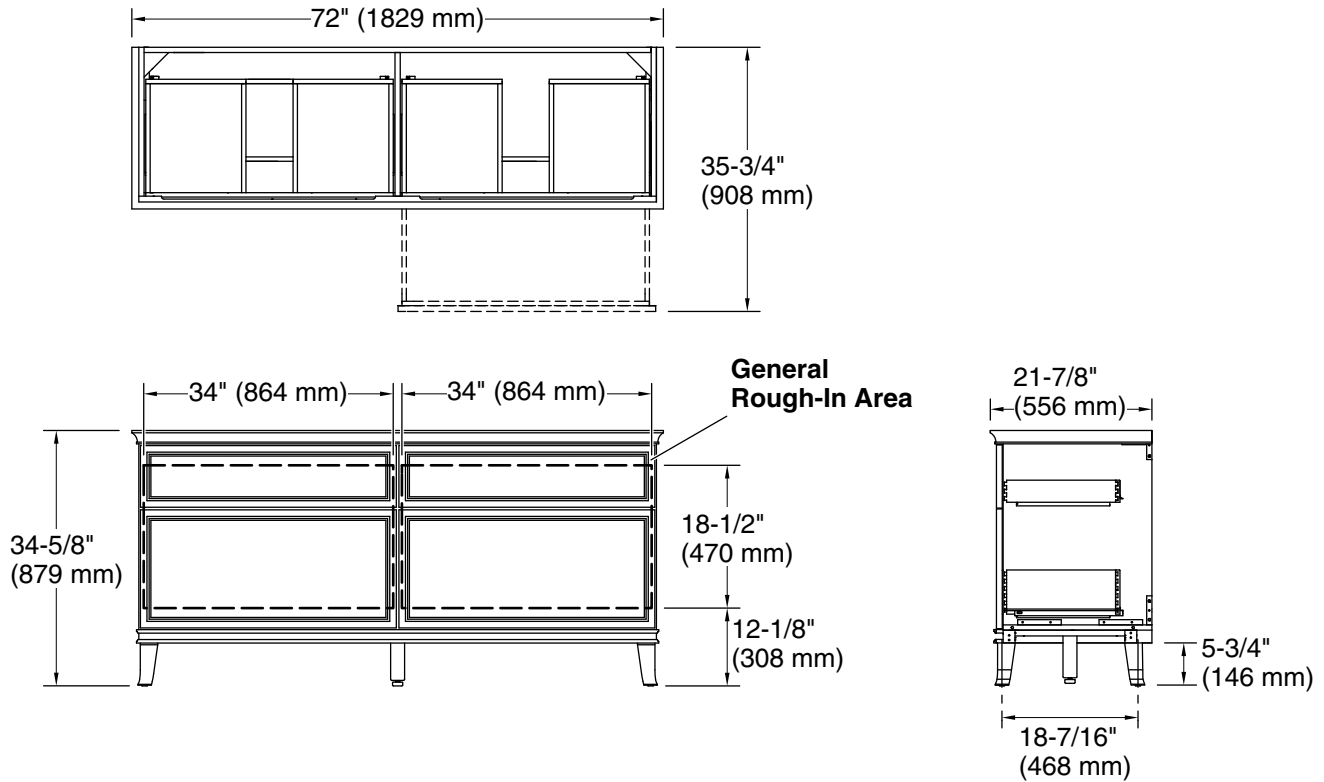

Color tiles intended for reference only.

Color	Code	Description
	1WA	Linen White
	1WX	Slate Grey
	BWK	Carbon Oak
	WEK	Light Oak

Technical Information

All product dimensions are nominal.

Lighting included: No