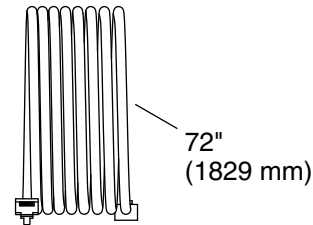

Required Electrical Service

One circuit required.

Amplifier module: 120 V, 60 Hz

Technical Information

All product dimensions are nominal.

Power source: Plug - AC, not included

Amplifier channels: 1 at 40 W per channel

Spout:

Minimum impedance: 3 Ohms

Bluetooth® range: 33 ft (10.1 m)

Bluetooth® version: 5.3

Max. Ambient temp: 104°F (40°C)

Max. Relative humidity non-condensing: 90%

Output power: 40 Watts x 1 into 3 Ohms

Frequency response: 20 Hz - 18 kHz +/-

Notes

Install this product according to the installation instructions.