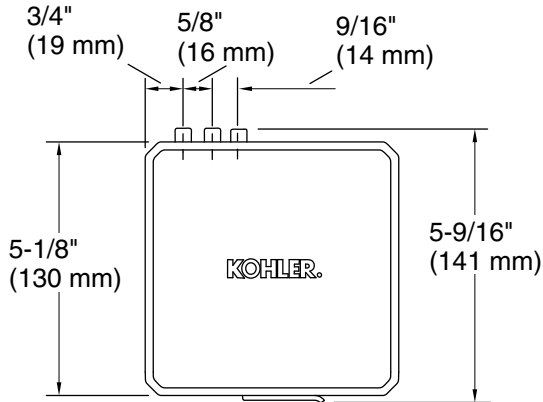

Required Electrical Service

One circuit required.

Amplifier module: 120 V, 60 Hz

Technical Information

All product dimensions are nominal.

Power source: Plug - AC, not included

Amplifier channels: 1 at 40 W per channel