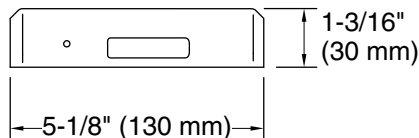

Required Electrical Service

One circuit required.

Amplifier module: 120 V, 60 Hz

Technical Information

All product dimensions are nominal.

Power source: Plug - AC, not included

Amplifier channels: 1 at 40 W per channel

Spout:

Minimum impedance: 3 Ohms

Bluetooth® range: 33 ft (10.1 m)

Bluetooth® version: 5.3

Max. Ambient temp: 104°F (40°C)

Max. Relative humidity non-condensing: 90%

Output power: 40 Watts x 1 into 3 Ohms

Frequency response: 20 Hz - 18 kHz +/-

Notes

Install this product according to the installation instructions.