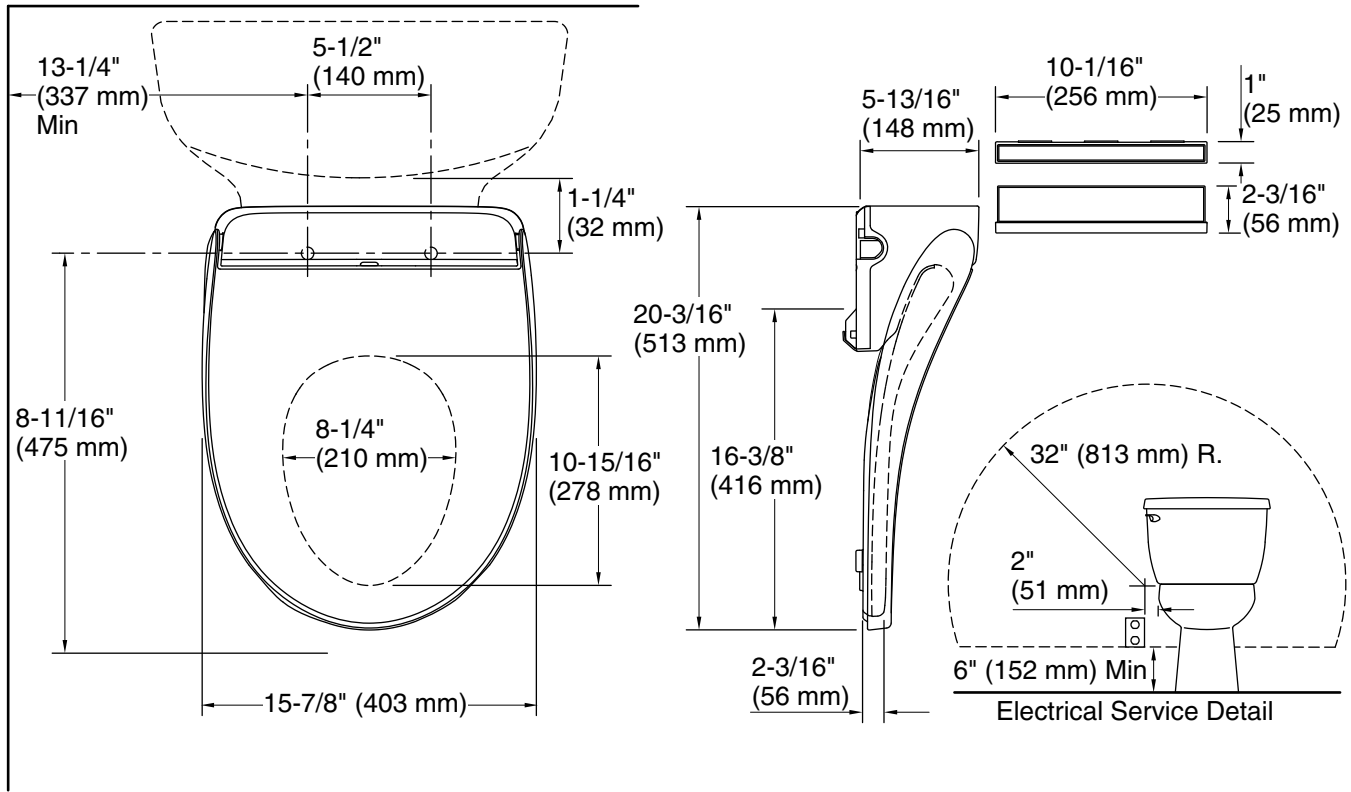

Required Electrical Service

One dedicated circuit required, protected with Class A Ground-Fault Circuit-Interrupter (GFCI). Outside North America, this device may be known as a Residual Current Device (RCD).

Bidet toilet seat: 120 V, 15 A, 60 Hz

Technical Information

All product dimensions are nominal.

Seat shape type: Round-front

Seat front type: Closed-front

Seat-mounting holes: 5-1/2" (140 mm)

Electrical component rating: Bidet toilet seat: 120 V, 15 A, 60 Hz, 1450 W

Power cord length: 51" (1295 mm)

Pressure/fixture Supply Requirements

Notes

Install this product according to the installation instructions.