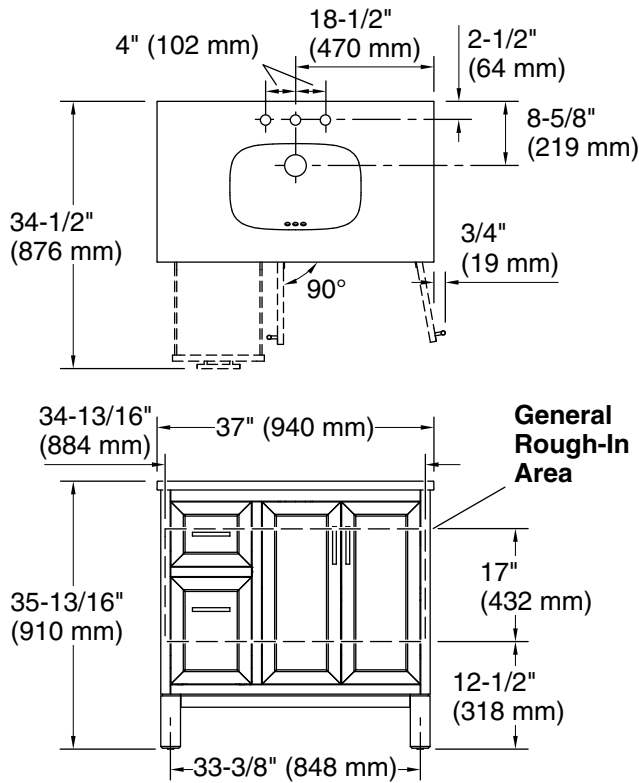

Technical Information

All product dimensions are nominal.

Lighting included: No

Notes

Install this product according to the installation instructions.