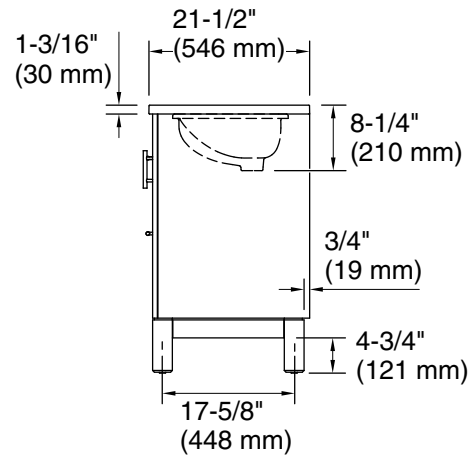

Technical Information

All product dimensions are nominal.

Lighting included: No

Notes

Install this product according to the installation instructions.