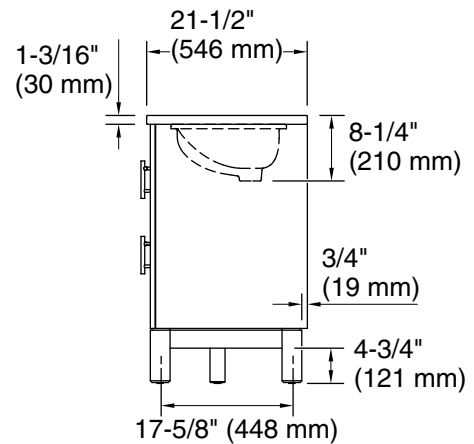

Technical Information

All product dimensions are nominal.

Lighting included: No

Notes

Install this product according to the installation instructions.