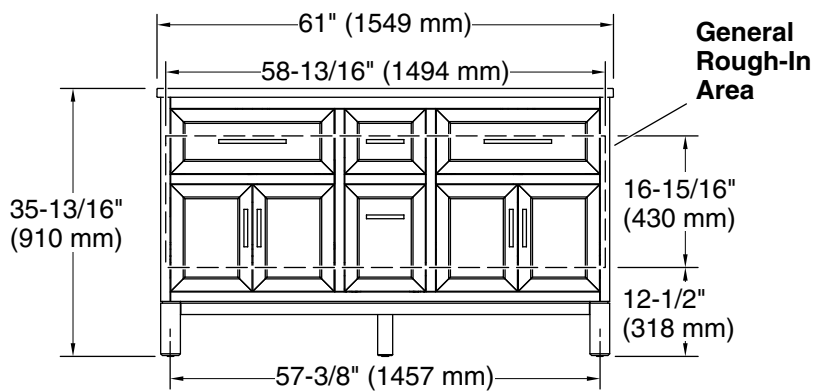

Technical Information

All product dimensions are nominal.

Lighting included: No

Notes

Install this product according to the installation instructions.