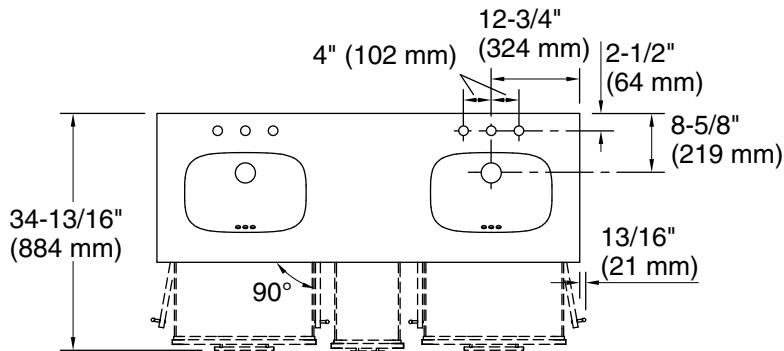

Technical Information

All product dimensions are nominal.

Lighting included: No

Notes

Install this product according to the installation instructions.