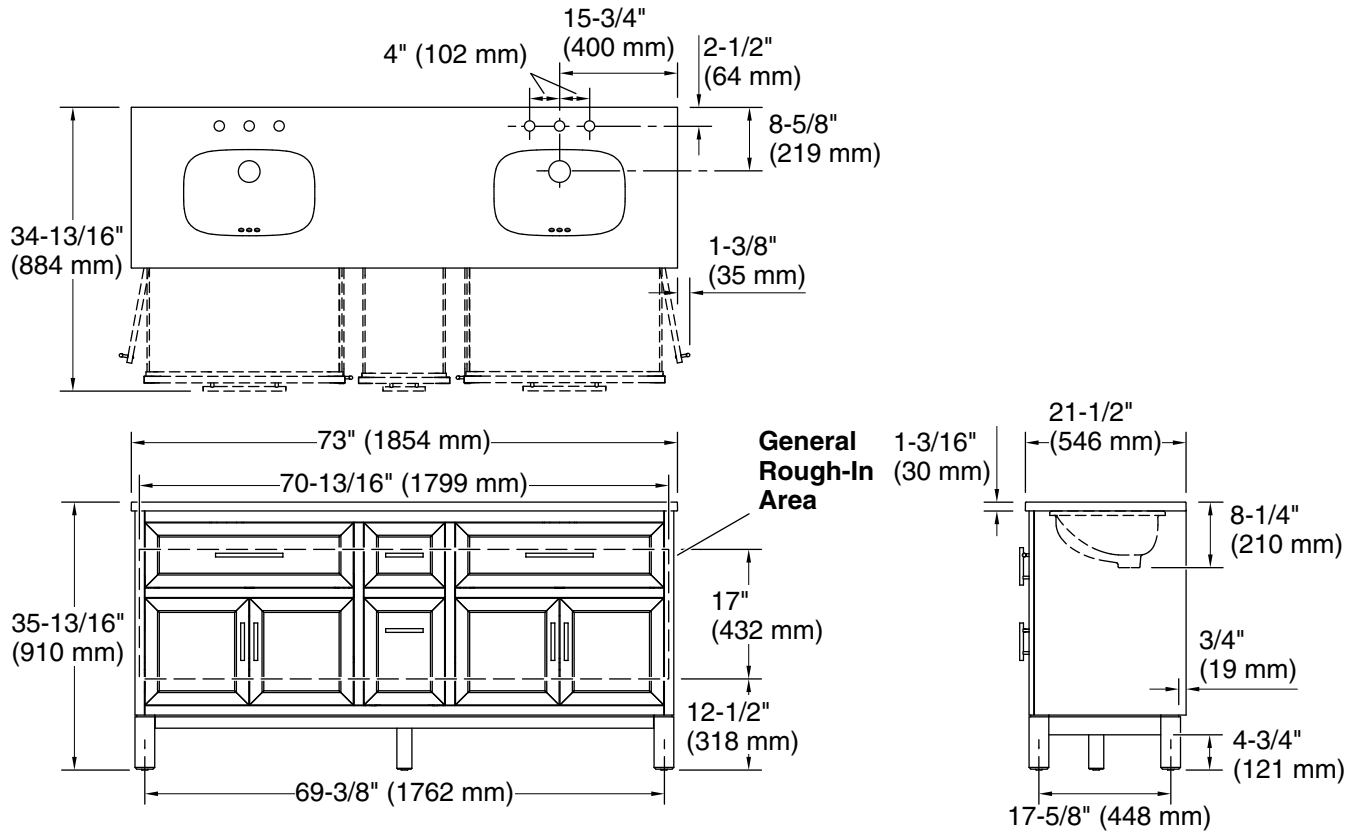

Technical Information

All product dimensions are nominal.

Lighting included: No

Notes

Install this product according to the installation instructions.