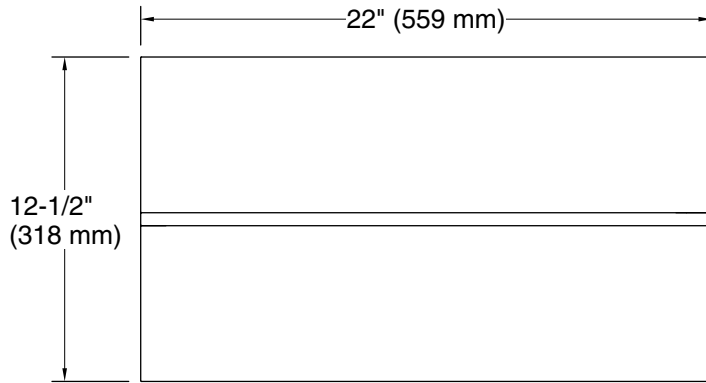

Stillness®
Freestanding bath stool
K-31409

Features

- Designed for use with Stillness freestanding baths

Material

- Japanese Hinoki wood

Codes/Standards

None Applicable

**KOHLER® One-Year Limited
Warranty**

See website for detailed warranty information.

Stillness®
Freestanding bath stool
K-31409

Technical Information

All product dimensions are nominal.

Material: Wood