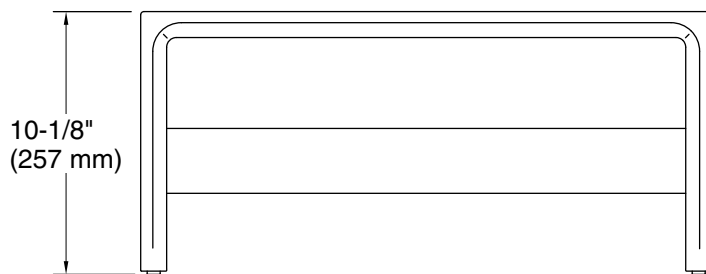

Stillness®
Freestanding bath stool
K-31409

Features

- Designed for use with Stillness freestanding baths

Material

- Japanese Hinoki wood

Codes/Standards

None Applicable

**KOHLER® One-Year Limited
Warranty**

See website for detailed warranty information.

Stillness®
Freestanding bath stool
K-31409

Technical Information

All product dimensions are nominal.

Material: Wood