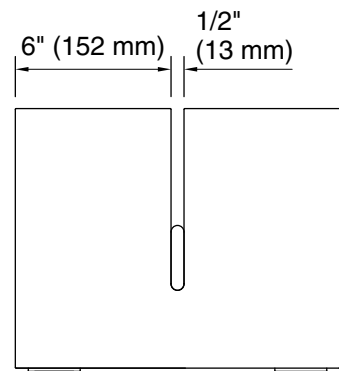

Stillness®
Freestanding bath stool
K-31409

Features

- Designed for use with Stillness freestanding baths

Material

- Japanese Hinoki wood

Codes/Standards

None Applicable

**KOHLER® One-Year Limited
Warranty**

See website for detailed warranty information.

Stillness®
Freestanding bath stool
K-31409

Technical Information

All product dimensions are nominal.

Material: Wood