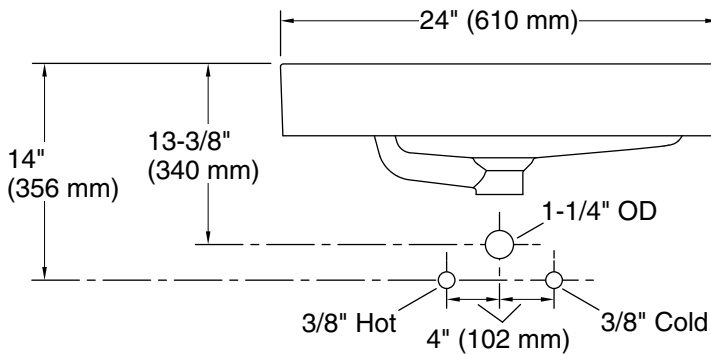

Features

- Vanity top with integrated sink
- Deep square basin with a contemporary design minimizes splash
- Corner faucet deck with raised edge maximizes space and keeps water from spilling onto countertop
- Single faucet hole
- Storage deck provides a convenient, dry space to set small items
- Pair with Spacity™ dual-sided tray and washboard to store products or wash clothing (sold separately)
- Thin angled edges allow you to customize your storage with hanging accessories (sold separately)
- Rear drain placement increases vanity cabinet storage space underneath
- Unique side slotted overflow creates a sleek look
- Glazed finish is easy to clean

Material

- Fireclay

Installation

- Vanity top

Codes/Standards

ASME A112.19.2/CSA B45.1

KOHLER® One-Year Limited Warranty

See website for detailed warranty information.

Technical Information

All product dimensions are nominal.
 Basin configuration: Single Bowl
 Min. base cabinet width: 24" (610 mm)
 With overflow: Yes
 Number of deck holes: 1

Notes

Install this product according to the installation instructions.
 Product dimensions are nominal and may vary per ASME A112.19.2 tolerances.