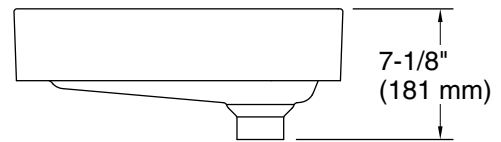

Features

- Vanity top with integrated sink
- Deep square basin with a contemporary design minimizes splash
- Corner faucet deck with raised edge maximizes space and keeps water from spilling onto countertop
- Single faucet hole
- Storage deck provides a convenient, dry space to set small items
- Pair with Spacity™ dual-sided tray and washboard to store products or wash clothing (sold separately)
- Thin angled edges allow you to customize your storage with hanging accessories (sold separately)
- Rear drain placement increases vanity cabinet storage space underneath
- Unique side slotted overflow creates a sleek look
- Glazed finish is easy to clean

Technical Information

All product dimensions are nominal.
 Basin configuration: Single Bowl
 Min. base cabinet width: 24" (610 mm)
 With overflow: Yes
 Number of deck holes: 1

Notes

Install this product according to the installation instructions.
 Product dimensions are nominal and may vary per ASME A112.19.2 tolerances.