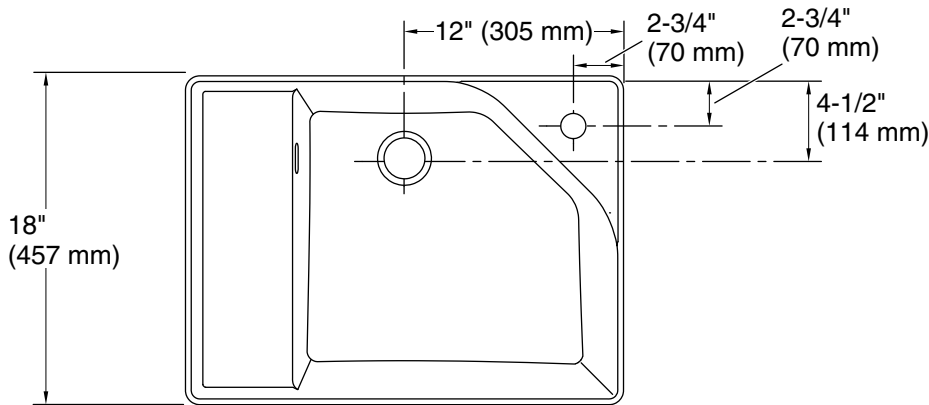

Features

- Vanity top with integrated sink
- Deep square basin with a contemporary design minimizes splash
- Corner faucet deck with raised edge maximizes space and keeps water from spilling onto countertop
- Single faucet hole
- Storage deck provides a convenient, dry space to set small items
- Pair with Spacity™ dual-sided tray and washboard to store products or wash clothing (sold separately)
- Thin angled edges allow you to customize your storage with hanging accessories (sold separately)
- Rear drain placement increases vanity cabinet storage space underneath
- Unique side slotted overflow creates a sleek look
- Glazed finish is easy to clean

Technical Information

All product dimensions are nominal.
 Basin configuration: Single Bowl
 Min. base cabinet width: 24" (610 mm)
 With overflow: Yes
 Number of deck holes: 1

Notes

Install this product according to the installation instructions.
 Product dimensions are nominal and may vary per ASME A112.19.2 tolerances.