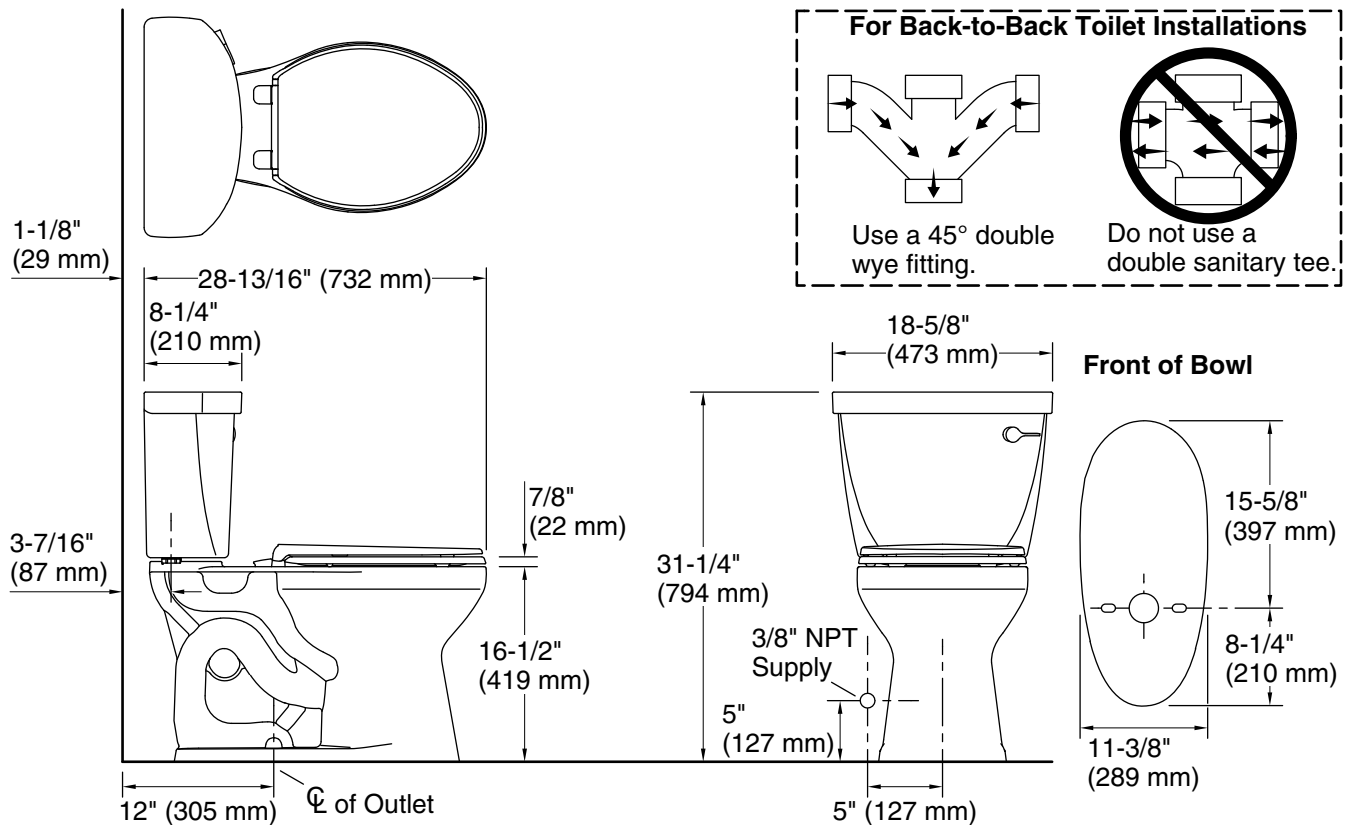

Technical Information

All product dimensions are nominal.

Toilet type:	Floor-mount
Waste Outlet:	Floor
Bowl shape:	Elongated
Flush type:	Revolution 360, AquaPiston
Trap passageway:	2-1/8" (54 mm)
Rim to water surface:	6-5/8" (168 mm)
Rough-in:	12" (305 mm)

Notes

Install this product according to the installation instructions.

Product dimensions are nominal and may vary per ASME A112.19.2 tolerances.

ADA, OBC, CSA B651 compliant when installed to the specific requirements of these regulations.

Plumbing codes may require elongated toilets and elongated, open-front seats in public bathrooms.

Accessibility standards may require controls to be located on the open side of the toilet.