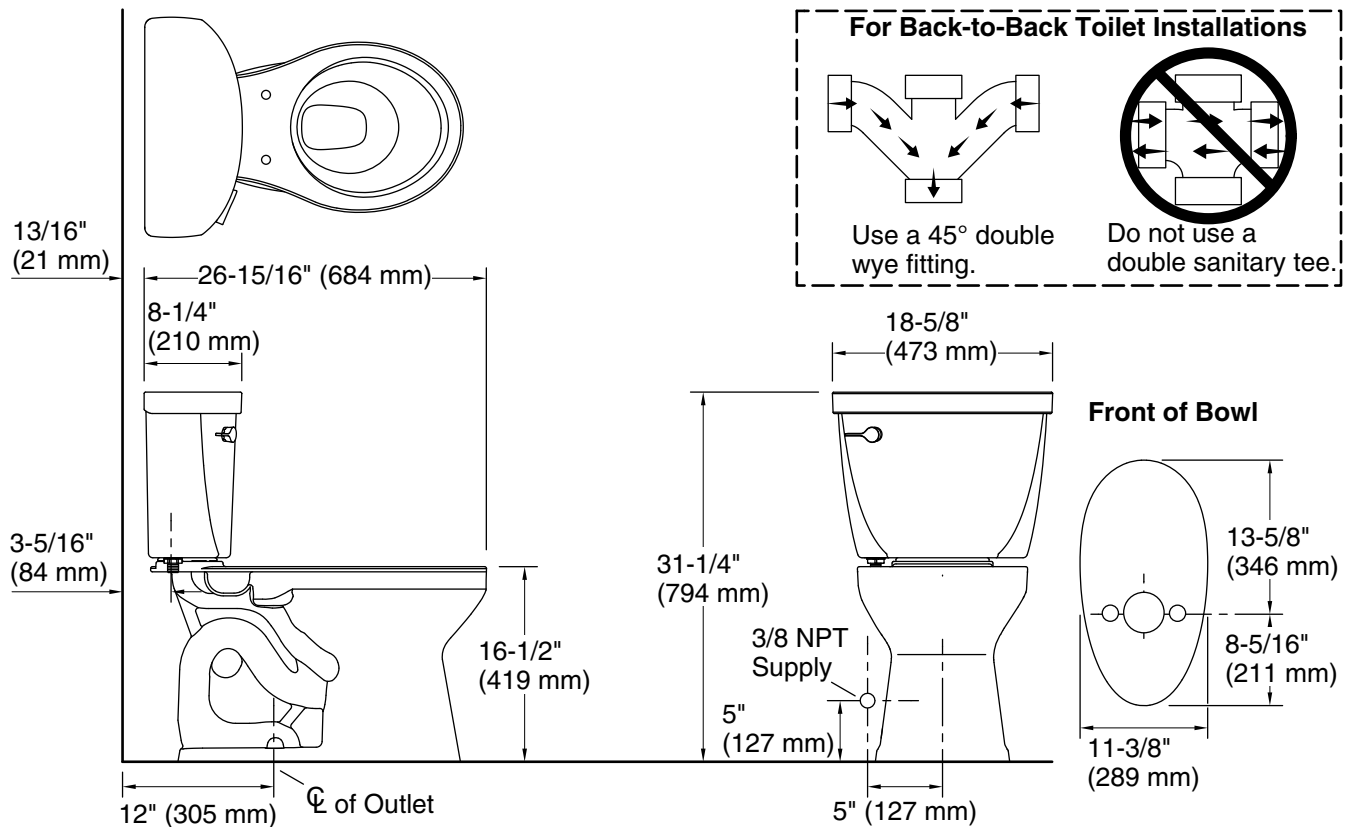

Cimarron®

Two-piece round-front toilet, 1.28 gpf
K-31641-DRY

Features

- Two-piece design
- Round-front bowl offers an ideal solution for smaller bathrooms and powder rooms
- Comfort Height® feature offers chair-height seating that makes sitting down and standing up easier for most adults
- 1.28 gpf (4.8 lpf)
- Left-hand Polished Chrome trip lever
- 2-1/8" (54 mm) fully glazed trapway
- Revolution 360® flushing technology generates a forceful swirling motion to keep the bowl clean longer
- Sanitary guard where bowl and tank meet for ease of cleaning
- CleanCoat™ surface treatment inhibits the growth of water scale and mineral stains for improved ease of cleaning
- AquaPiston® canister optimizes the flow out of the tank, harnessing gravity and the natural, powerful reducing cascade of water to increase the power and effectiveness of the flush
- Easy-to-flush canister design requires less force to actuate than a 3" (76 mm) flapper, and has 90% less exposed seal material which resists conditions that cause wear, tear, shrinkage and swelling

Installation

- DryLock™ system saves installation time and helps prevent water leakage
- Standard 12" (305 mm) rough-in
- Seat and supply line sold separately

Recommended Products/Accessories

- K-5420 Low-Profile Bolt Caps
- K-76923 PureWash® M250 Quiet-Close™ round-front manual bidet toilet seat
- K-25986-L Left-hand trip lever

THE BOLD LOOK
OF **KOHLER**®

Technical Information

All product dimensions are nominal.

Toilet type:	Floor-mount
Waste Outlet:	Floor
Flush type:	Revolution 360, AquaPiston
Trap passageway:	2-1/8" (54 mm)
Water surface size:	8-5/8" x 7-13/16" (218 mm x 198 mm)
Rim to water surface:	6-5/8" (168 mm)
Rough-in:	12" (305 mm)
Seat-mounting holes:	5-1/2" (140 mm)