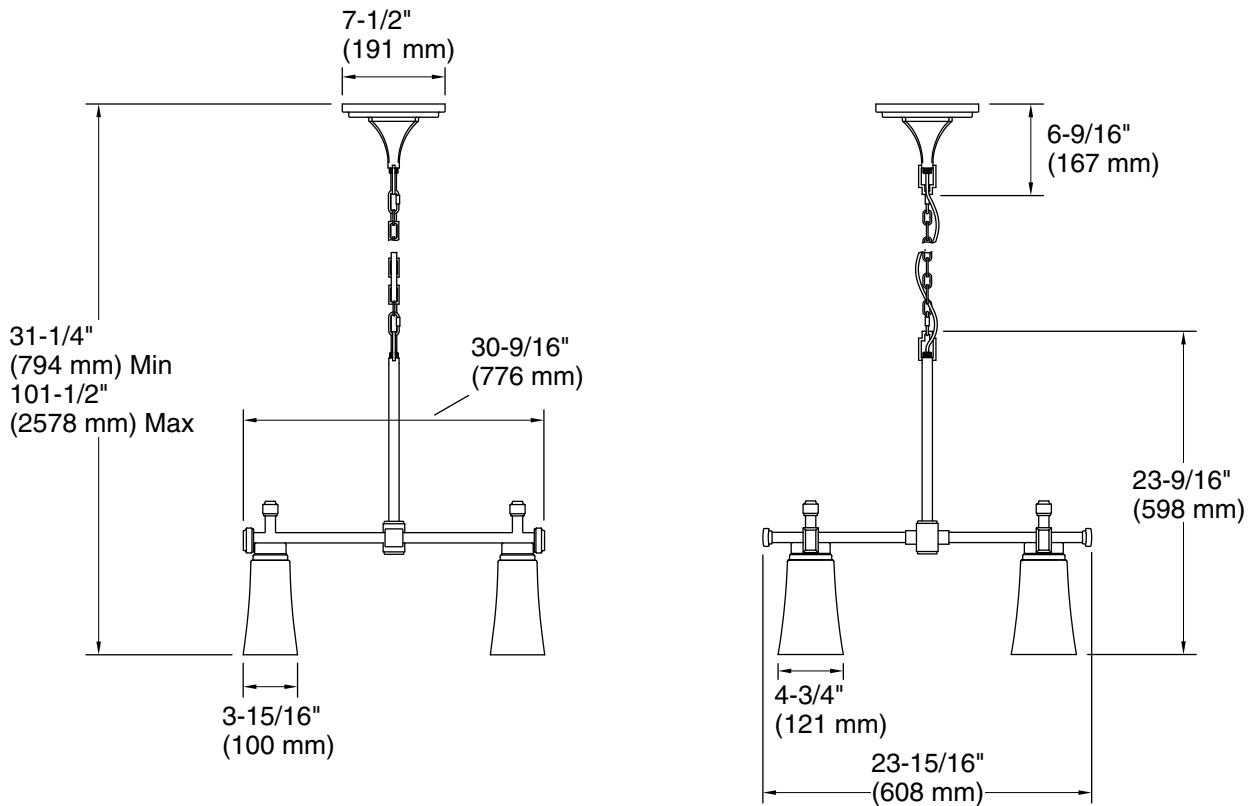

Required Electrical Service

One circuit required.

120 V, 2 A, 60 Hz

Technical Information

All product dimensions are nominal.

Material:	Steel, Aluminum, Zinc, Glass
Number of Lights:	4
Lighting Type:	Socket-based
Socket Type:	E-26 Medium
Number of Shades:	4
Shade Type:	Glass - clear
Hanging Type:	Chain
Height:	31-1/4" (794 mm) - 101-1/2" (2578 mm)