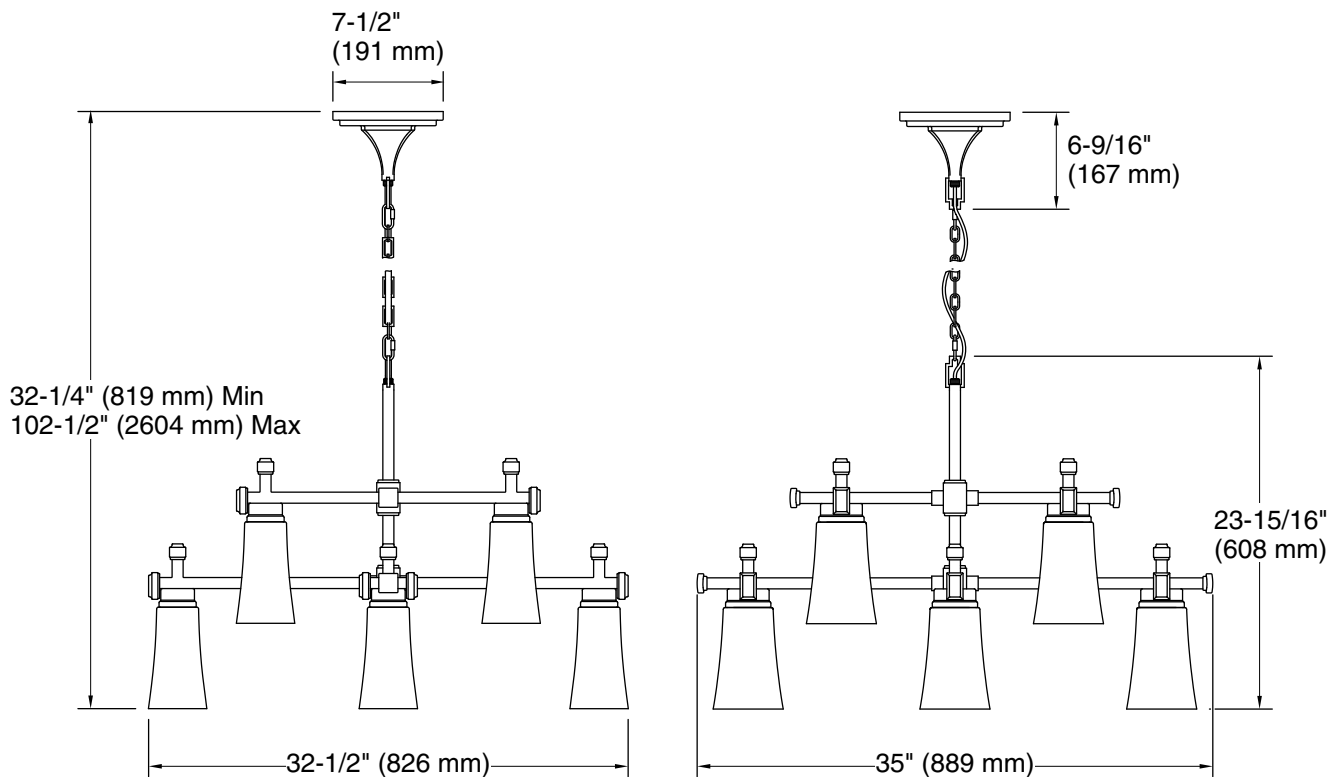

Required Electrical Service

One circuit required.

120 V, 4 A, 60 Hz

Technical Information

All product dimensions are nominal.

Material:	Steel, Aluminum, Zinc, Glass
Number of Lights:	8
Lighting Type:	Socket-based
Socket Type:	E-26 Medium
Number of Shades:	8
Shade Type:	Glass - clear
Hanging Type:	Chain
Height:	32-1/4" (819 mm) - 102-1/2" (2604 mm)