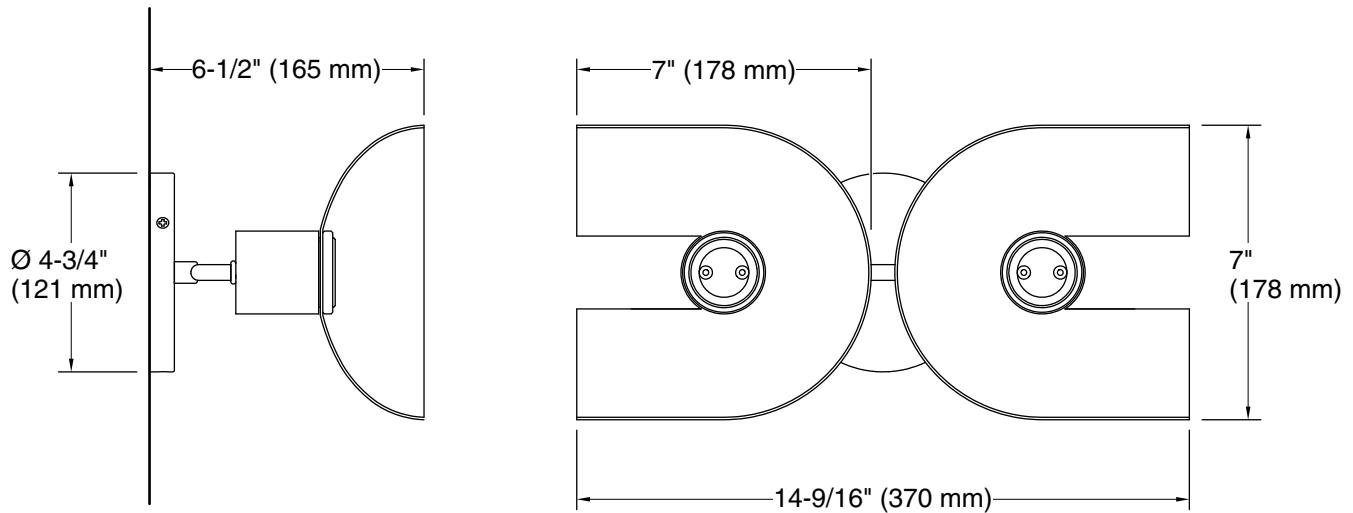

Features

- Contoured metal shade uniquely surrounds a single bulb
- Contemporary design will make a statement in any room
- Requires bulbs with medium (E26) base; type G25 frosted bulbs recommended (sold separately)
- Suitable for damp locations, per UL 1598
- Fixture is dimmable when paired with dimmer switch and compatible bulbs

Required Electrical Service

One circuit required.

120 V, 1 A, 60 Hz

Technical Information

All product dimensions are nominal.

Material: Aluminum, Steel

Number of Lights: 2

Lighting Type: Socket-based

Socket Type: E-26 Medium

Number of Shades: 2

Shade Type: Metal

Hanging Type: Non-hanging

Notes

Install this product according to the installation instructions.