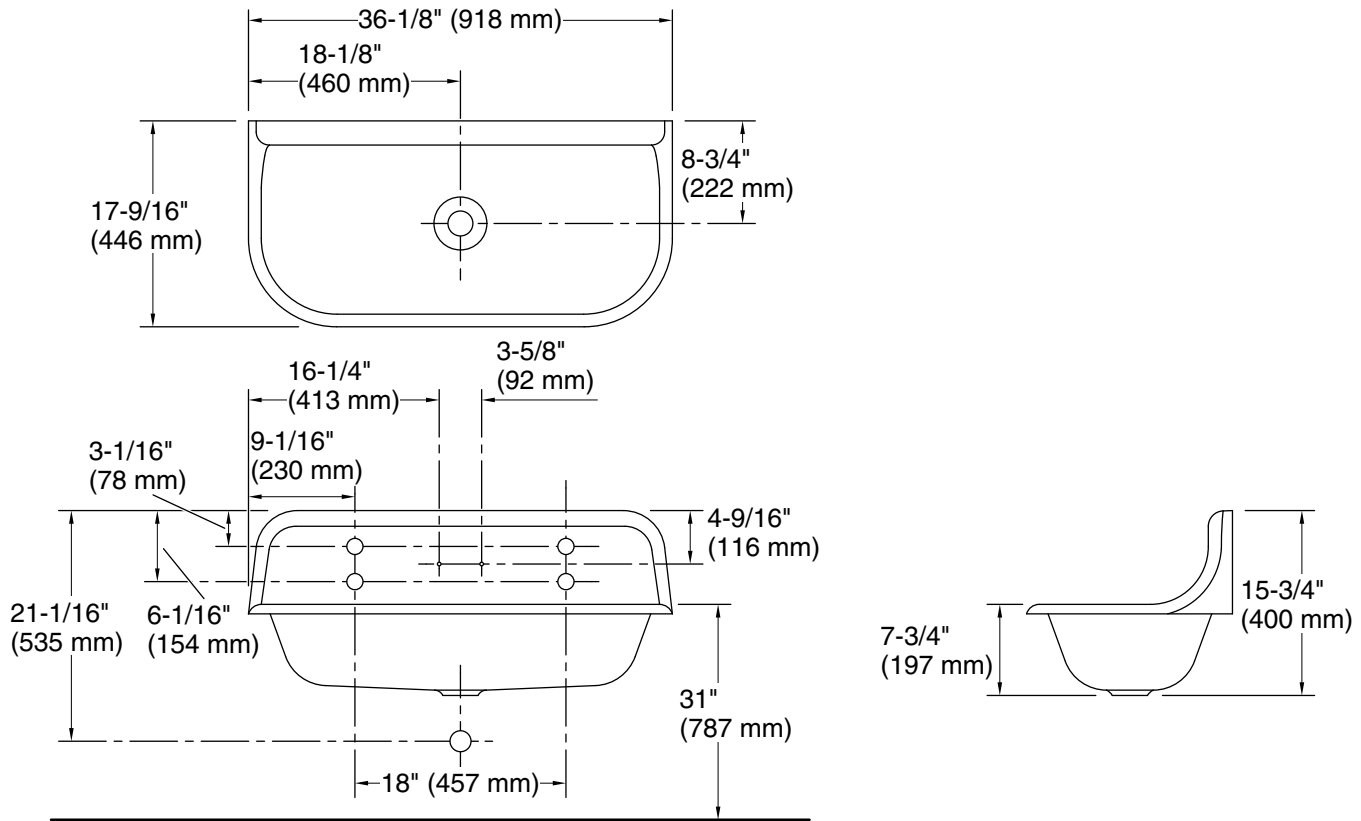

## Features

- Single bowl
- 36" (914 mm) total width
- Aspen Green painted underside
- Requires two K-730T70 faucets one K-8880 soap dish (sold separately)

### Technical Information

All product dimensions are nominal.

Basin configuration:	Single Bowl
Bowl area (Only):	Length: 32" (813 mm) Width: 14" (356 mm) Water depth: 7" (178 mm)
With overflow:	No
Number of deck holes:	4
Faucet hole(s):	1-1/2" (38 mm)
Soap/Lotion hole:	5/16" (8 mm)
Drain hole:	2-1/8" (54 mm)