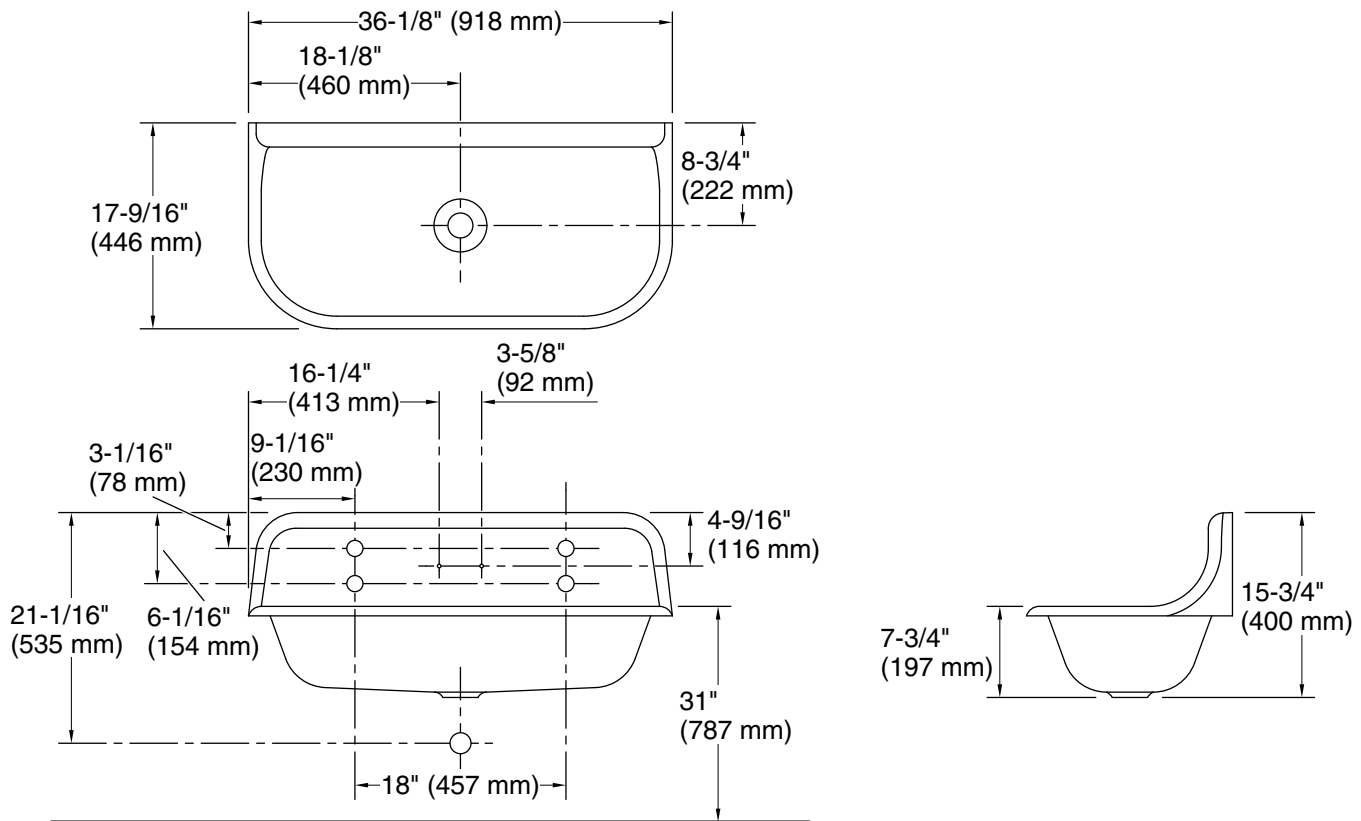

Brockway™

36" wall-mount utility sink
K-3200-PAT

Features

- Single bowl
- 36" (914 mm) total width
- Teal painted underside
- Requires two K-730T70 faucets one K-8880 soap dish (sold separately)

Material

- KOHLER® enameled cast iron
- Acid-resistant enamel finish

9-19-2025 11:56 - US/CA

THE BOLD LOOK
OF **KOHLER**®

Technical Information

All product dimensions are nominal.

Basin configuration:	Single Bowl
Basin area (Only):	Length: 32" (813 mm) Width: 14" (356 mm) Water depth: 7" (178 mm)
With overflow:	No
Number of deck holes:	4
Faucet hole(s):	1-1/2" (38 mm)
Soap/Lotion hole:	5/16" (8 mm)
Drain hole:	2-1/8" (54 mm)