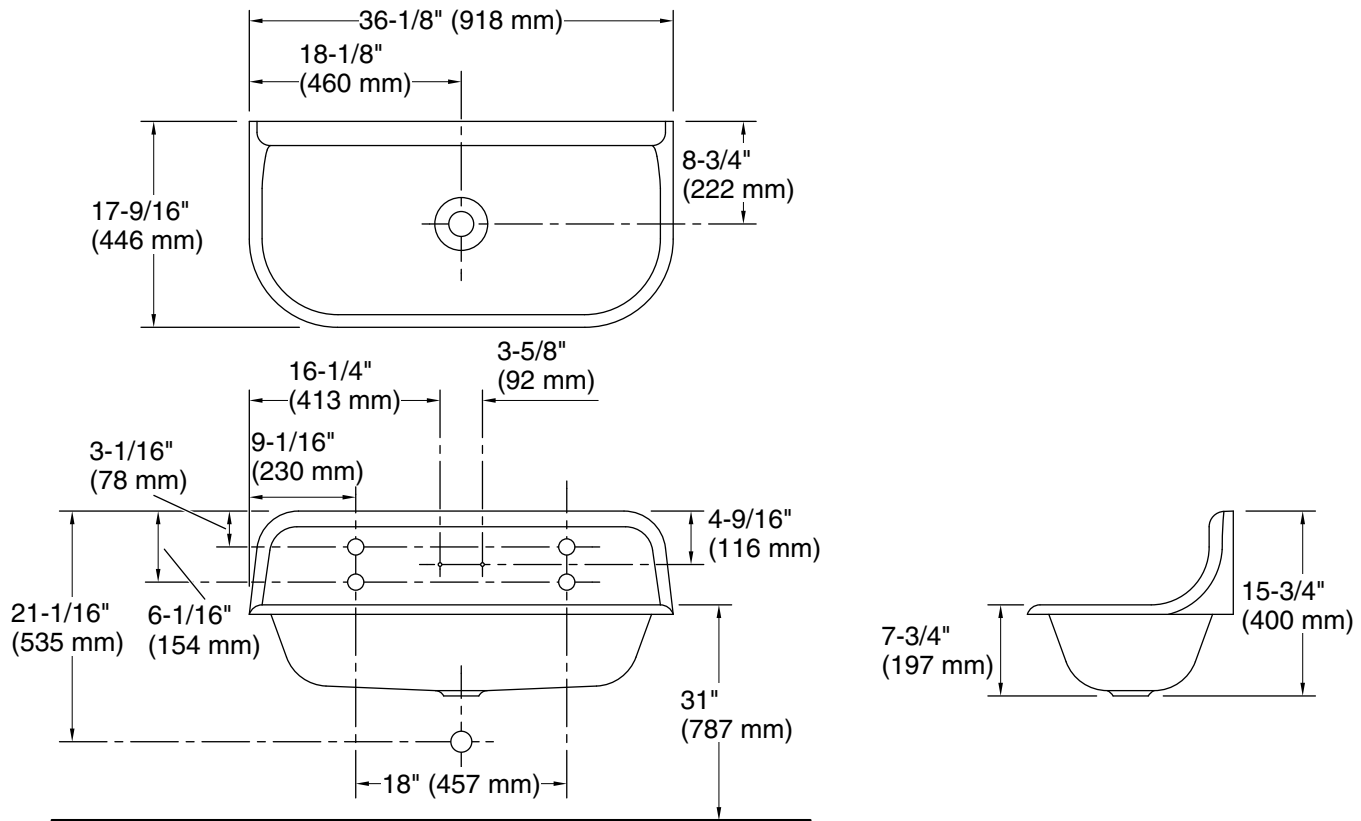

## Features

- Single bowl
- 36" (914 mm) total width
- Painted Peachblow underside finish
- Requires two K-730T70 faucets one K-8880 soap dish (sold separately)

### Technical Information

All product dimensions are nominal.

Basin configuration: Single Bowl  
Min. base cabinet width: 33" (838 mm)

Bowl area (Only): Length: 32" (813 mm)  
Width: 14" (356 mm)  
Water depth: 7" (178 mm)

With overflow: No

Number of deck holes: 4

Faucet hole(s): 1-1/2" (38 mm)

Soap/Lotion hole: 5/16" (8 mm)

Drain hole: 2-1/8" (54 mm)