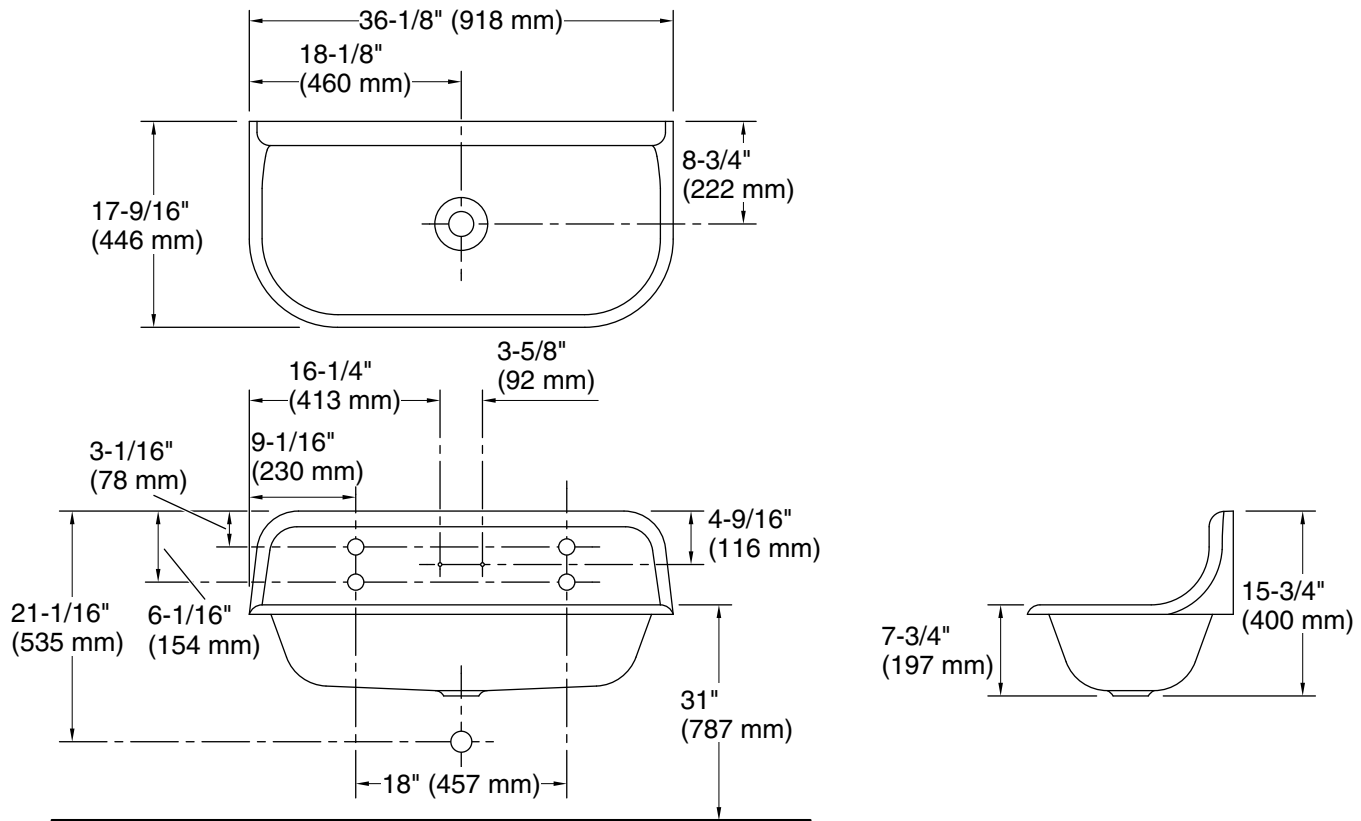

Brockway™
36" wall-mount utility sink
K-3200-PSG

Features

- Single bowl
- 36" (914 mm) total width
- Painted Spring Green underside finish
- Requires two K-730T70 faucets one K-8880 soap dish (sold separately)

Material

- KOHLER® enameled cast iron
- Acid-resistant enamel finish

Installation

- Wall-mount

Recommended Products/Accessories

- K-8880 Soap Dish
- K-8820 Sink Drain and Strainer
- K-730T70-4AJR Wall-mount lavatory faucet, 1.2 gpm
- K-730T70-4AR Wall-mount service sink faucet, 12 gpm
- K-23726 Drain treatment
- K-23725 Cast iron cleaner

Color Code Description

	0	White
---	---	-------

Technical Information

All product dimensions are nominal.

Basin configuration: Single Bowl
Min. base cabinet width: 33" (838 mm)

Bowl area (Only): Length: 32" (813 mm)
Width: 14" (356 mm)
Water depth: 7" (178 mm)

With overflow: No

Number of deck holes: 4

Faucet hole(s): 1-1/2" (38 mm)

Soap/Lotion hole: 5/16" (8 mm)

Drain hole: 2-1/8" (54 mm)

Notes

Install this product according to the installation instructions.

NOTICE: Countertop manufacturer or cutter must use the current product template available at www.kohler.com or by calling 1-800-4KOHLER. Kohler Co. is not responsible for cutout errors when the incorrect cut-out template is used.