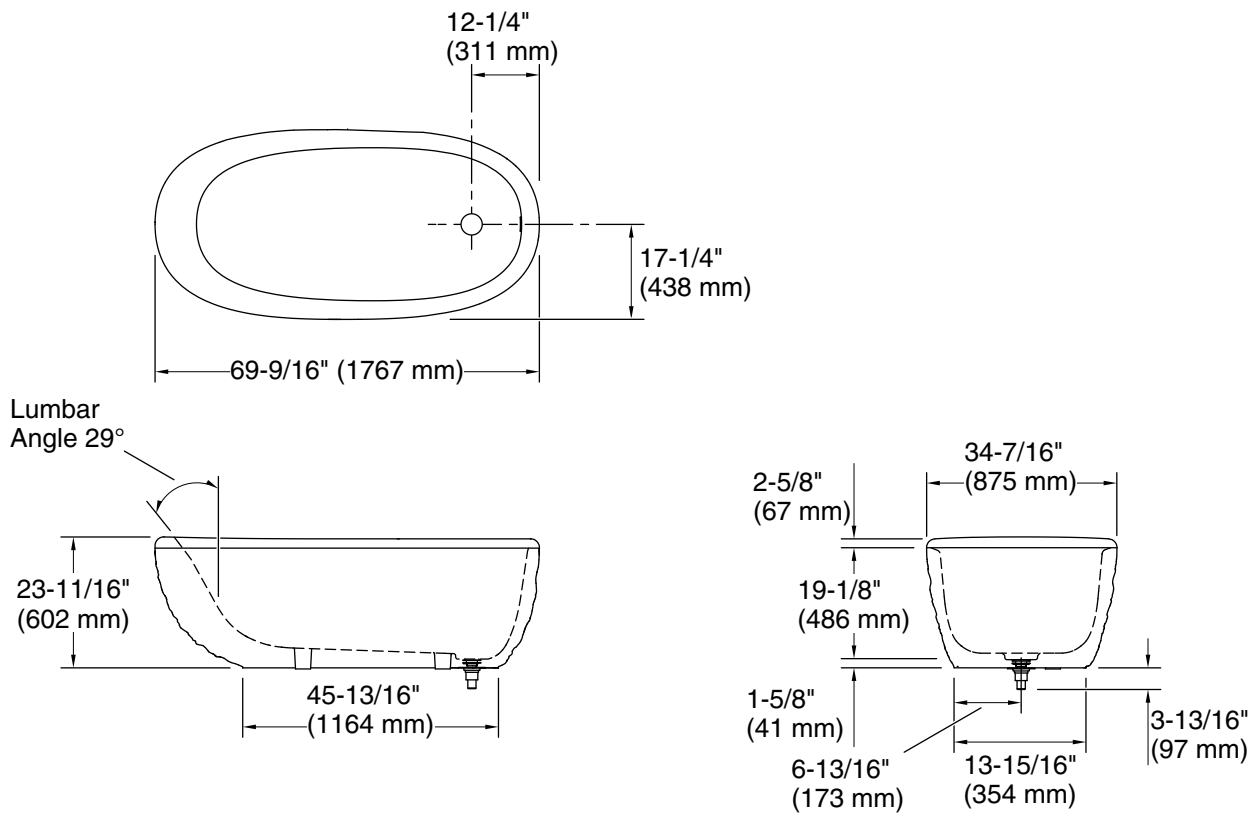

Landshapes® by Daniel Arsham

69-1/2" x 34-1/2" freestanding bath
K-32131

Features

- Designed in collaboration with Daniel Arsham
- Unique shape and freestanding design offer contemporary style
- 17-1/8" (435 mm) depth offers a deep soaking experience
- Integral lumbar support
- Slotted overflow allows for deep soaking
- Easy to clean and maintain
- Reversible toe-tap drain with KOHLER® Lithocast® cover
- Honed White is a matte finish with the natural appeal of smoothly honed stone

Available Colors/Finishes

Color tiles intended for reference only.

Color	Code	Description
-------	------	-------------

	HW1	Honed White
---	-----	-------------

Technical Information

All product dimensions are nominal.

Drain location:	Reversible
Weight:	364 lbs (165.1 kg)
Minimum floor load:	63.8 lbs/ft ² (311.5 kg/m ²)
Water depth:	17-1/8" (434 mm)
Water capacity:	80.9 gal (306.2 L)
Template:	Footprint, 1553048, not required, not included

Notes

Measure your actual product for rough-in details.

Install this product according to the installation instructions.

The hot water supply should be 70% of the capacity of the bath or greater. Installations will vary.