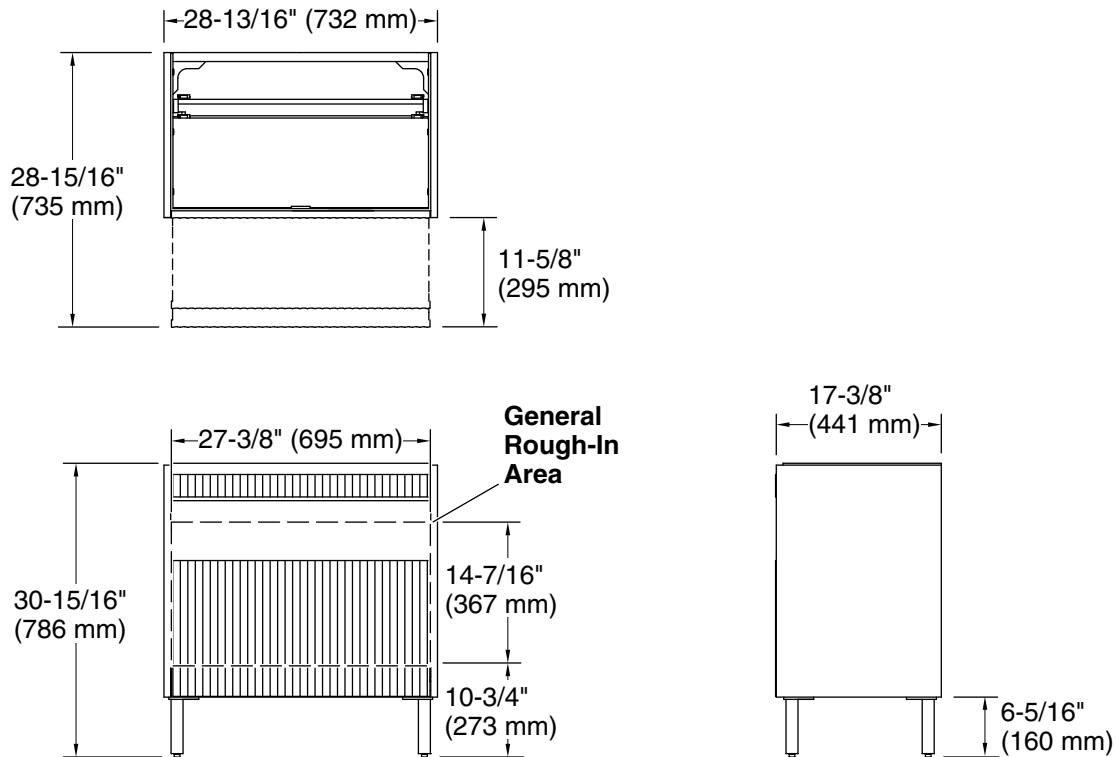

Spacity®
28-3/4" wall-hung bathroom vanity cabinet
K-32162

Features

- Bathroom vanity cabinet
- Contemporary cabinetry features unique fluted paneling
- Slide-out deck provides additional countertop space to set your phone or other small items
- Open shelf for easy access to bathroom accessories
- Deep bottom drawer provides ample storage for larger bathroom items
- Included optional vanity legs give cabinet an elevated look

Material

- Plywood and moisture-resistant MDF

Installation

- Wall-hung

Codes/Standards

EPA TSCA Title VI/CARB P2

**KOHLER® One-Year Limited
Warranty**

See website for detailed warranty information.

Technical Information

All product dimensions are nominal.

Lighting included: No

Notes

Install this product according to the installation guide.

Select the type of fastener based upon the wall material. Two 500 lb (227 kg) minimum load bearing fasteners are recommended