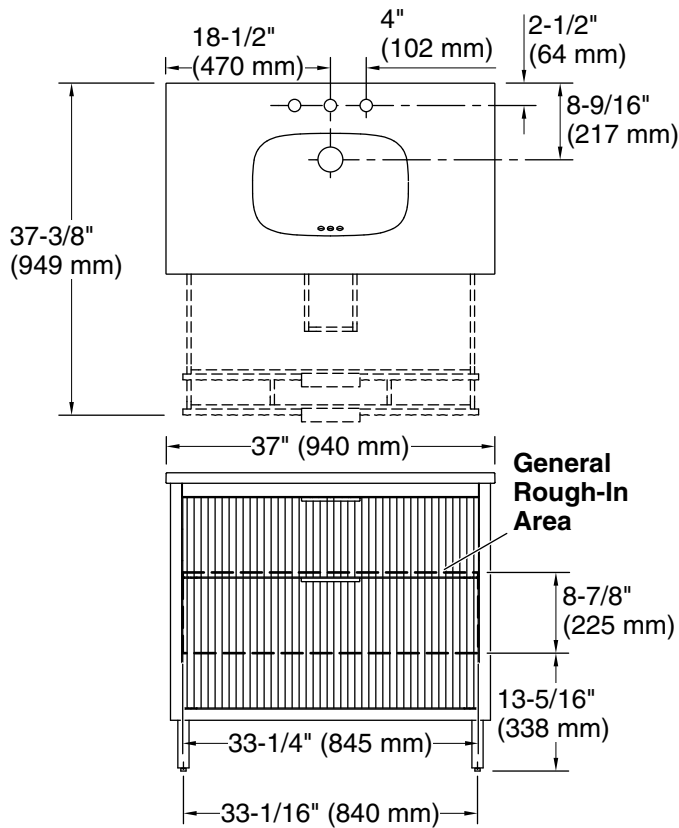

Features

- Set includes cabinet, precut quartz vanity top, sink, cabinet hardware, and vanity legs
- Contemporary cabinetry features unique fluted paneling
- Two full-extension soft-close drawers with integrated pull handles
- Optional vanity legs give cabinet an elevated look
- Vanity top provides complete overhanging coverage of cabinetry
- Vanity top has 8" (203 mm) widespread faucet holes
- 442007-U Stinson® 20-3/16" (513 mm) rectangular undermount bathroom sink
- Rear drain placement increases vanity cabinet storage space underneath
- Three-hole front overflow
- Pairs with divided drawer organizer and drawer organizer set to sort small items (sold separately)
- Pearl White round feet included on the White vanity and Ebony square feet included on the Dark Steel vanity
- Pure Silver hardware included on the White vanity and Titanium Frosted Black hardware included on the Dark Steel vanity
- Pure White (PWH) quartz vanity top adds beauty and long-lasting durability
- Coordinates with Pure White (PWH) quartz side splash (sold separately)

Recommended Products/Accessories

K-25819 4" x 17-1/4" quartz side splash

Codes/Standards

ASME A112.19.2/CSA B45.1
EPA TSCA Title VI/CARB P2

KOHLER® One-Year Limited Warranty

See website for detailed warranty information.

Technical Information

All product dimensions are nominal.

Lighting included: No

Notes

Install this product according to the installation instructions.

Select the type of fastener based upon the wall material. Two 500 lb (277 kg) minimum load bearing fasteners are recommended.