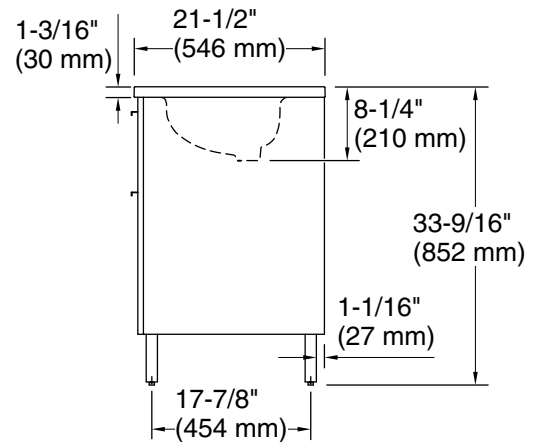

Features

- Set includes cabinet, precut quartz vanity top, sink, cabinet hardware, and vanity legs
- Contemporary cabinetry features unique fluted paneling
- Two full-extension soft-close drawers with integrated pull handles
- Optional vanity legs give cabinet an elevated look
- Vanity top provides complete overhanging coverage of cabinetry
- Vanity top has 8" (203 mm) widespread faucet holes
- 442007-U Stinson® 20-3/16" (513 mm) rectangular undermount bathroom sink
- Rear drain placement increases vanity cabinet storage space underneath
- Three-hole front overflow
- Pairs with divided drawer organizer and drawer organizer set to sort small items (sold separately)
- Pearl White round feet included on the White vanity and Ebony square feet included on the Dark Steel vanity
- Pure Silver hardware included on the White vanity and Titanium Frosted Black hardware included on the Dark Steel vanity
- Pure White (PWH) quartz vanity top adds beauty and long-lasting durability
- Coordinates with Pure White (PWH) quartz side splash (sold separately)

Recommended Products/Accessories

K-25819 4" x 17-1/4" quartz side splash

Codes/Standards

ASME A112.19.2/CSA B45.1
EPA TSCA Title VI/CARB P2

KOHLER® One-Year Limited Warranty

See website for detailed warranty information.

Technical Information

All product dimensions are nominal.

Lighting included: No

Notes

Install this product according to the installation instructions.

Select the type of fastener based upon the wall material. Two 500 lb (277 kg) minimum load bearing fasteners are recommended.