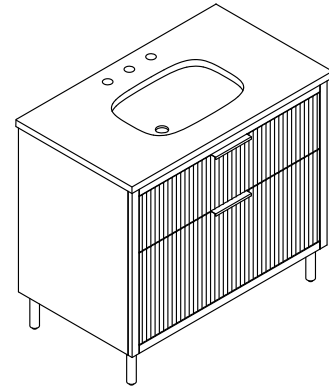

Features

- Set includes cabinet, precut quartz vanity top, sink, cabinet hardware, and vanity legs
- Contemporary cabinetry features unique fluted paneling
- Two full-extension soft-close drawers with integrated pull handles
- Optional vanity legs give cabinet an elevated look
- Vanity top provides complete overhanging coverage of cabinetry
- Vanity top has 8" (203 mm) widespread faucet holes
- 442007-U Stinson® 20-3/16" (513 mm) rectangular undermount bathroom sink
- Rear drain placement increases vanity cabinet storage space underneath
- Three-hole front overflow
- Pairs with divided drawer organizer and drawer organizer set to sort small items (sold separately)
- Pearl White round feet included on the White vanity and Ebony square feet included on the Dark Steel vanity
- Pure Silver hardware included on the White vanity and Titanium Frosted Black hardware included on the Dark Steel vanity
- Pure White (PWH) quartz vanity top adds beauty and long-lasting durability
- Coordinates with Pure White (PWH) quartz side splash (sold separately)

Material

- Solid wood, plywood, and moisture-resistant MDF vanity cabinet
- Vitreous china sink
- Aluminum drawer handles
- Aluminum vanity legs
- Quartz vanity top

Installation

- Wall-hung
- Installation hardware included
- Separate vanity top makes for simplified installation

Recommended Products/Accessories

K-25819 4" x 17-1/4" quartz side splash

Codes/Standards

ASME A112.19.2/CSA B45.1
EPA TSCA Title VI/CARB P2

KOHLER® One-Year Limited Warranty

See website for detailed warranty information.