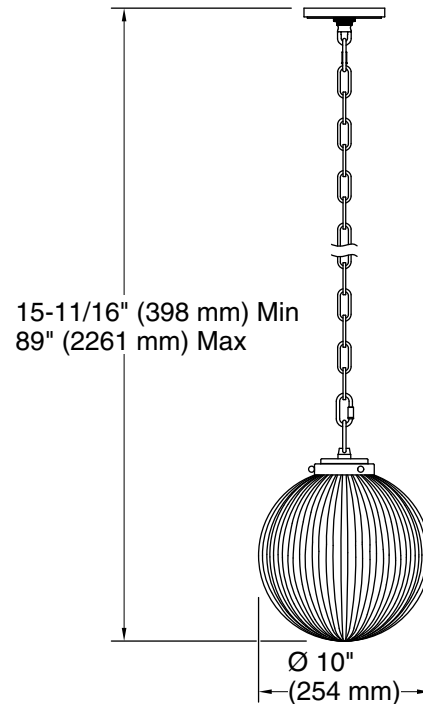

Required Electrical Service

One circuit required.

120 V, 0.5 A, 60 Hz

Technical Information

All product dimensions are nominal.

Material:	Steel, Glass, Brass
Number of Lights:	1
Lighting Type:	Socket-based
Socket Type:	E-26 Medium
Number of Shades:	1
Shade Type:	Clear Glass
Hanging Type:	Chain
Height:	15-11/16" (399 mm) - 89" (2261 mm)

Notes

Install this product according to the installation instructions.