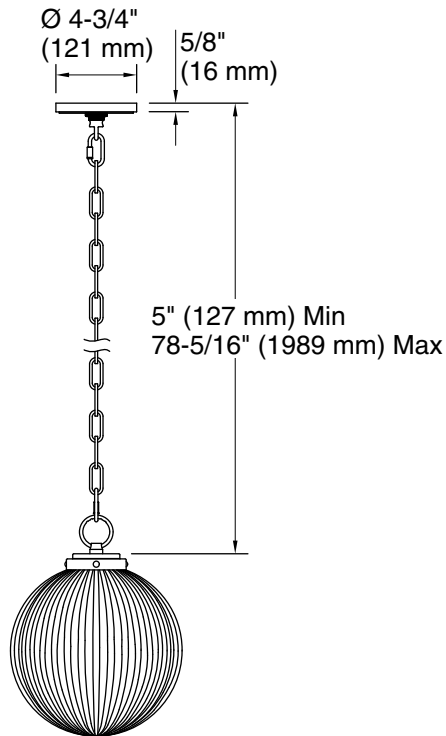

Required Electrical Service

One circuit required.

120 V, 0.5 A, 60 Hz

Technical Information

All product dimensions are nominal.

Material:	Steel, Glass, Brass
Number of Lights:	1
Lighting Type:	Socket-based
Socket Type:	E-26 Medium
Number of Shades:	1
Shade Type:	Clear Glass
Hanging Type:	Chain
Height:	15-11/16" (399 mm) - 89" (2261 mm)

Notes

Install this product according to the installation instructions.