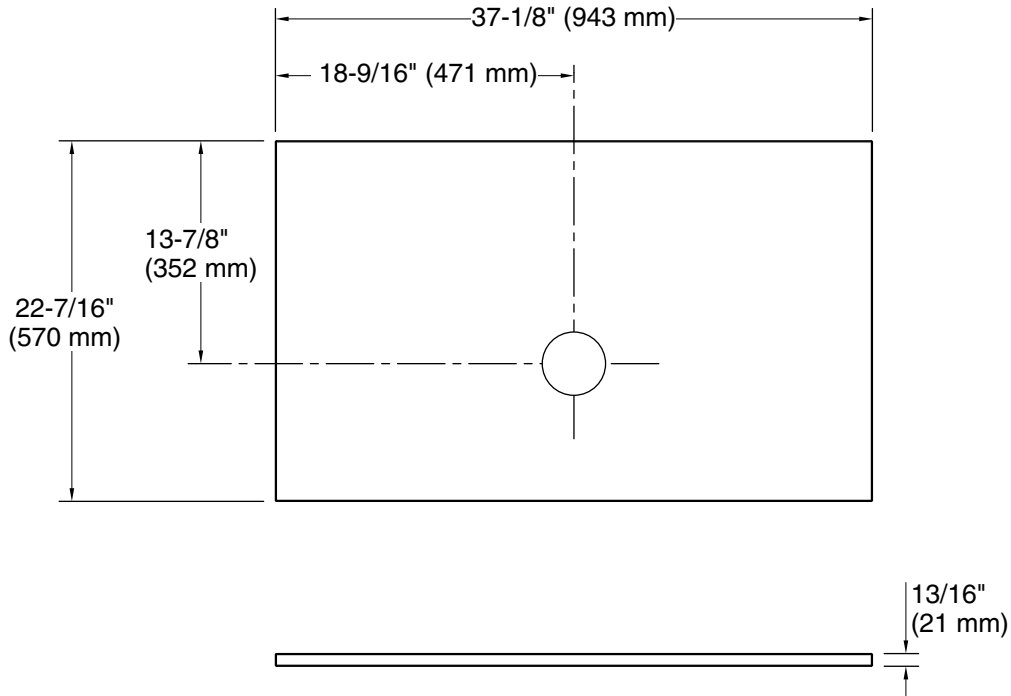

### Recommended Products/Accessories

- K-32300 21-1/2" oval vessel bathroom sink, no overflow
- K-32263 Triangular cabinet knob
- K-T77981-CLG Wall-mount bathroom sink faucet handle trim
- K-5401-DA One-piece elongated smart toilet, dual-flush
- K-32131 69-1/2" x 34-1/2" freestanding bath
- K-32693-SCLED One-light LED sconce
- K-32694-SCLED One-light LED sconce
- K-32695-PELED 14-3/4" pendant

### Technical Information

All product dimensions are nominal.

Min. base cabinet width: 36" (914 mm)

With overflow: No