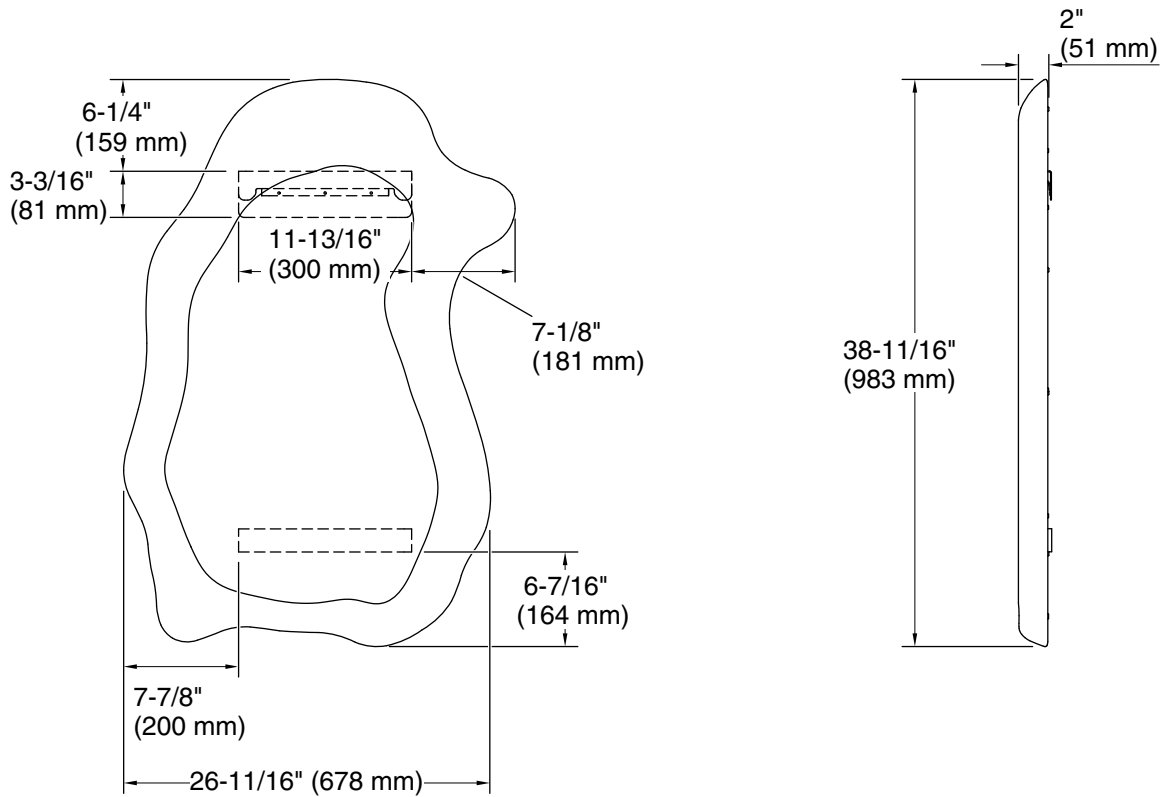

Technical Information

All product dimensions are nominal.

Lighting included: No

Notes

Install this product according to the installation instructions.