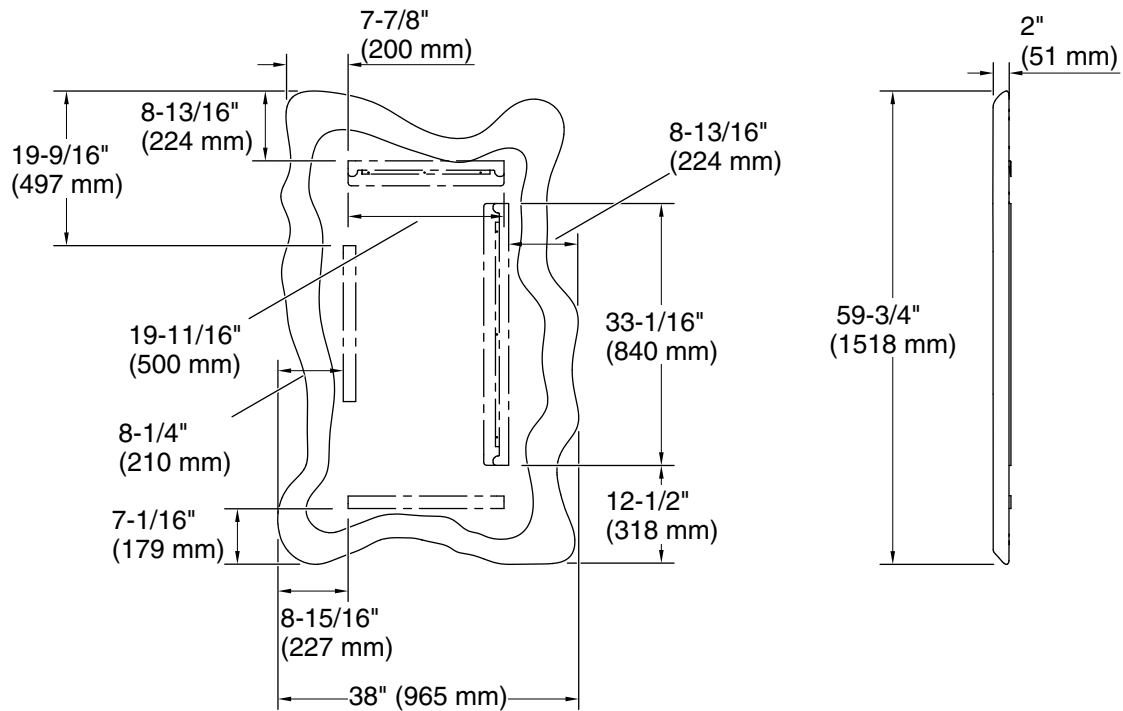

Technical Information

All product dimensions are nominal.

Lighting included: No

Notes

Install this product according to the installation instructions.