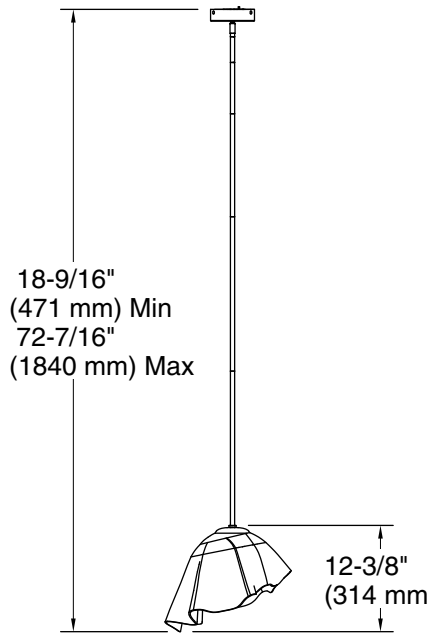

Required Electrical Service

One circuit required.

Lights: 120 V, 1 A, 60 Hz

Technical Information

All product dimensions are nominal.

Material: Steel, Glass

Number of Lights: 1

Lighting Type: Integrated LED

Number of Shades: 1

Shade Type: Painted Glass

Hanging Type: Downrod

CRI ≥ 90

Life Span 50000 Hours

Downrod Detail: 2 x 18" (457 mm), 1 x 12" (305 mm), 1 x 6" (152 mm), 1 x 3" (76 mm)

Height: 18-1/2" (470 mm) - 71-1/2" (1816 mm)

Electrical component rating: LED: 17 W, 2045 Lumens

Notes

Install this product according to the installation instructions.