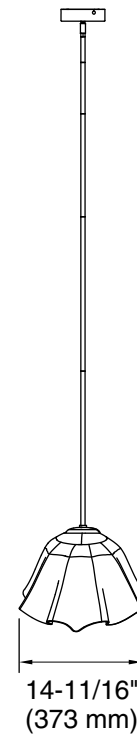

Required Electrical Service

One circuit required.

Lights: 120 V, 1 A, 60 Hz

Technical Information

All product dimensions are nominal.

Material: Steel, Glass

Number of Lights: 1

Lighting Type: Integrated LED

Number of Shades: 1

Shade Type: Painted Glass

Hanging Type: Downrod

CRI ≥ 90

Life Span 50000 Hours

Downrod Detail: 2 x 18" (457 mm), 1 x 12" (305 mm), 1 x 6" (152 mm), 1 x 3" (76 mm)

Height: 18-1/2" (470 mm) - 71-1/2" (1816 mm)

Electrical component rating: LED: 17 W, 2045 Lumens

Notes

Install this product according to the installation instructions.