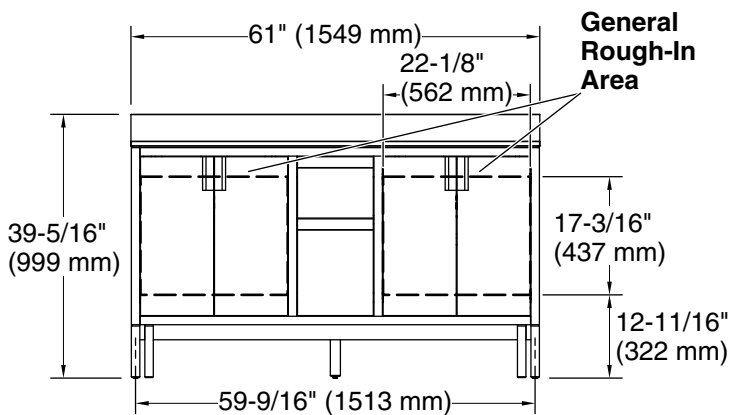

Color	Code	Description
	GW0	Gossamer White
	WEK	Light Oak

Technical Information

All product dimensions are nominal.

Lighting included: No

Notes

Install this product according to the installation instructions.