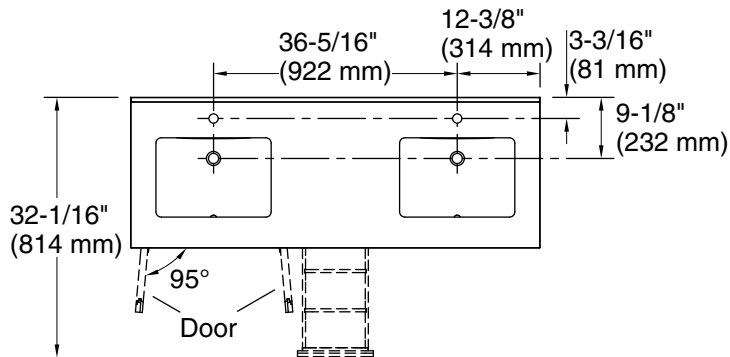

Color	Code	Description
	GW0	Gossamer White
	WEK	Light Oak

Technical Information

All product dimensions are nominal.

Lighting included: No

Notes

Install this product according to the installation instructions.