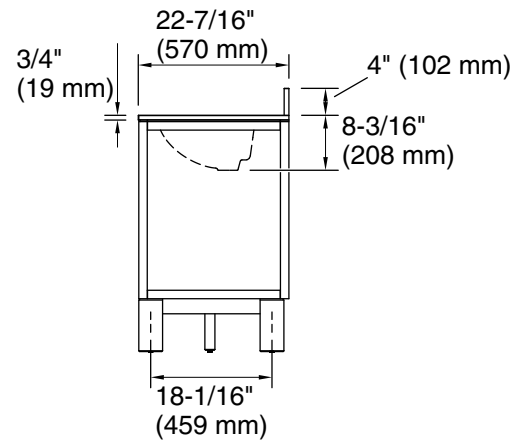

Color	Code	Description
	GW0	Gossamer White
	WEK	Light Oak

Technical Information

All product dimensions are nominal.

Lighting included: No

Notes

Install this product according to the installation instructions.