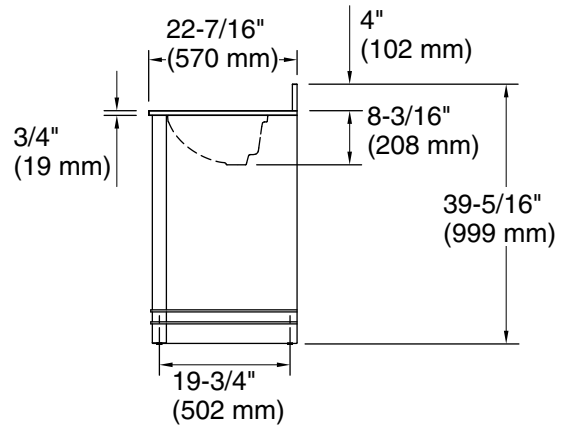

Technical Information

All product dimensions are nominal.

Lighting included: No

Notes

Install this product according to the installation instructions.