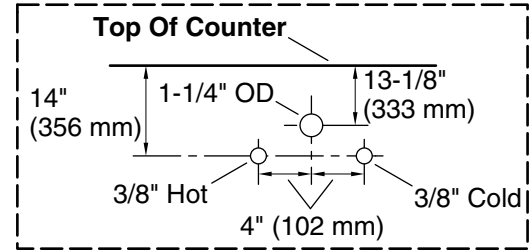

Features

- One full-extension 12-3/4" (325 mm) drawer with soft-close side-mount slides
- Three-way adjustable soft-close door hinges for easy cabinet access
- 18" (457 mm) cabinet interior provides ample storage space
- Finish-matched cabinet interior offers generous clearance for plumbing
- Customize your storage with optional accessories such as floor liners, drawer organizers, and perfectly sized containers (sold separately)
- Brushed Nickel hardware included on the White and Slate Grey vanities
- Coordinates with Pure White (PWH) quartz side splash (sold separately)
- Pure White (PWH) quartz vanity top adds beauty and long-lasting durability

Waste Pipe Location Information

Technical Information

All product dimensions are nominal.

Lighting included: No

Notes

Install this product according to the installation instructions.