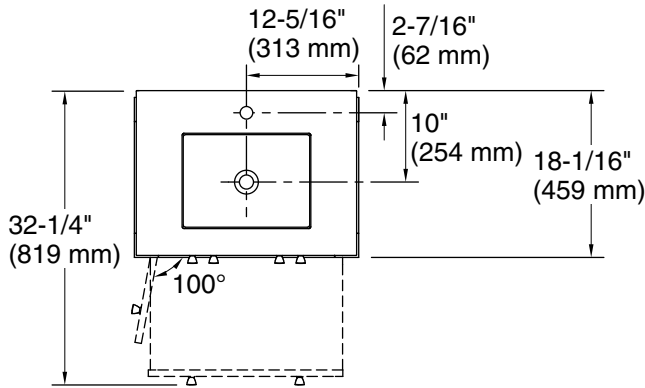

Features

- One full-extension 12-3/4" (325 mm) drawer with soft-close side-mount slides
- Three-way adjustable soft-close door hinges for easy cabinet access
- 18" (457 mm) cabinet interior provides ample storage space
- Finish-matched cabinet interior offers generous clearance for plumbing
- Customize your storage with optional accessories such as floor liners, drawer organizers, and perfectly sized containers (sold separately)
- Brushed Nickel hardware included on the White and Slate Grey vanities
- Coordinates with Pure White (PWH) quartz side splash (sold separately)
- Pure White (PWH) quartz vanity top adds beauty and long-lasting durability

Waste Pipe Location Information

Technical Information

All product dimensions are nominal.

Lighting included: No

Notes

Install this product according to the installation instructions.