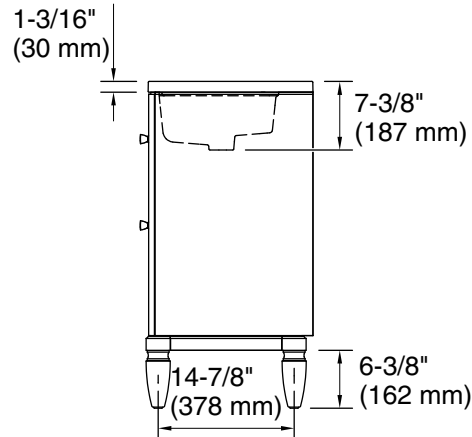

Features

- One full-extension 12-3/4" (325 mm) drawer with soft-close side-mount slides
- Three-way adjustable soft-close door hinges for easy cabinet access
- 18" (457 mm) cabinet interior provides ample storage space
- Finish-matched cabinet interior offers generous clearance for plumbing
- Customize your storage with optional accessories such as floor liners, drawer organizers, and perfectly sized containers (sold separately)
- Brushed Nickel hardware included on the White and Slate Grey vanities
- Coordinates with Pure White (PWH) quartz side splash (sold separately)
- Pure White (PWH) quartz vanity top adds beauty and long-lasting durability

Waste Pipe Location Information

Technical Information

All product dimensions are nominal.

Lighting included: No

Notes

Install this product according to the installation instructions.