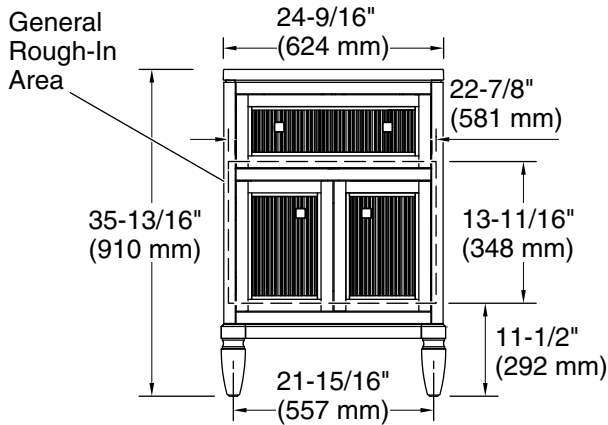

Features

- One full-extension 12-3/4" (325 mm) drawer with soft-close side-mount slides
- Three-way adjustable soft-close door hinges for easy cabinet access
- 18" (457 mm) cabinet interior provides ample storage space
- Finish-matched cabinet interior offers generous clearance for plumbing
- Customize your storage with optional accessories such as floor liners, drawer organizers, and perfectly sized containers (sold separately)
- Brushed Nickel hardware included on the White and Slate Grey vanities
- Coordinates with Pure White (PWH) quartz side splash (sold separately)
- Pure White (PWH) quartz vanity top adds beauty and long-lasting durability

Waste Pipe Location Information

Technical Information

All product dimensions are nominal.

Lighting included: No

Notes

Install this product according to the installation instructions.