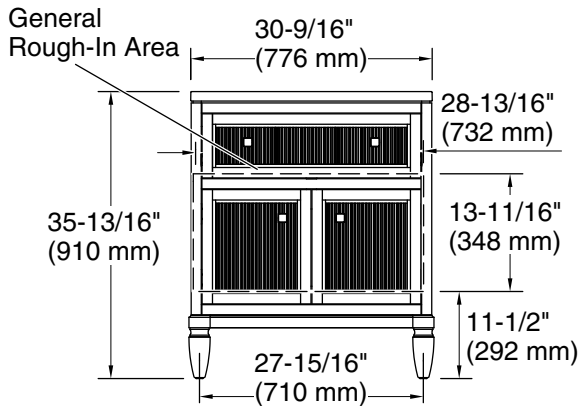

Technical Information

All product dimensions are nominal.

Lighting included: No

Notes

Install this product according to the installation instructions.