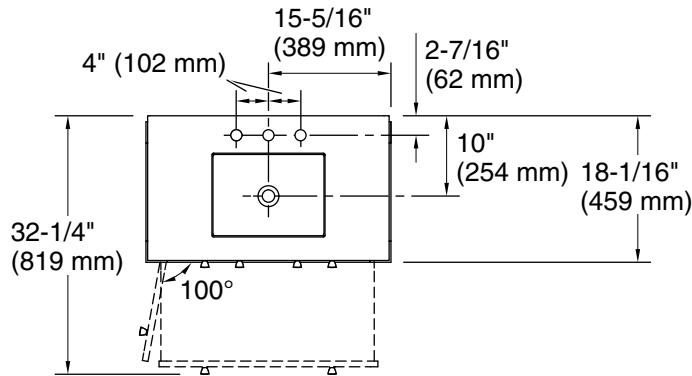

Waste Pipe Location Information