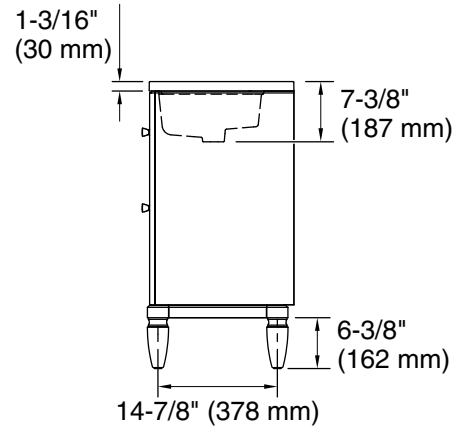

### Features

- One full-extension 12-3/4" (325 mm) drawer with soft-close side-mount slides
- Three-way adjustable soft-close door hinges for easy cabinet access
- 18" (457 mm) cabinet interior provides ample storage space
- Finish-matched cabinet interior offers generous clearance for plumbing
- Customize your storage with optional accessories such as floor liners, drawer organizers, and perfectly sized containers (sold separately)
- Brushed Nickel hardware included on the White and Slate Grey vanities
- Coordinates with Pure White (PWH) quartz side splash (sold separately)
- Pure White (PWH) quartz vanity top adds beauty and long-lasting durability

### Technical Information

All product dimensions are nominal.

Lighting included: No