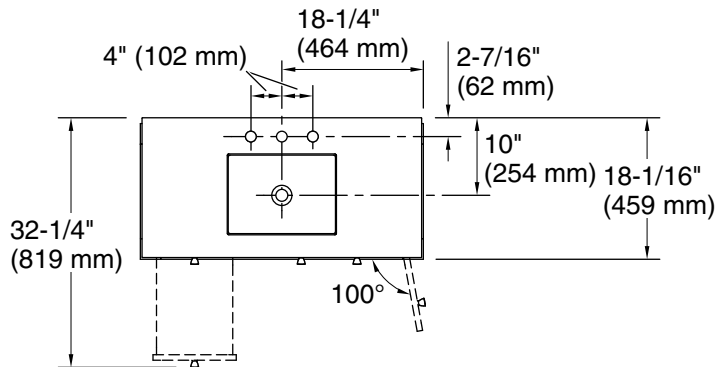

Waste Pipe Location Information