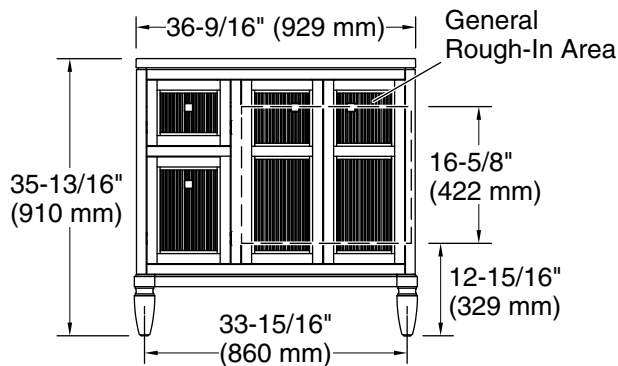

Features

- Two full-extension 12-3/4" (325 mm) drawers with soft-close side-mount slides
- Three-way adjustable soft-close door hinges for easy cabinet access
- 18" (457 mm) cabinet interior provides ample storage space
- Finish-matched cabinet interior offers generous clearance for plumbing
- Customize your storage with optional accessories such as floor liners, drawer organizers, and perfectly sized containers (sold separately)
- Brushed Nickel hardware included on the White and Slate Grey vanities
- Coordinates with Pure White (PWH) quartz side splash (sold separately)
- Pure White (PWH) quartz vanity top adds beauty and long-lasting durability

Technical Information

All product dimensions are nominal.

Lighting included: No

Notes

Install this product according to the installation instructions.