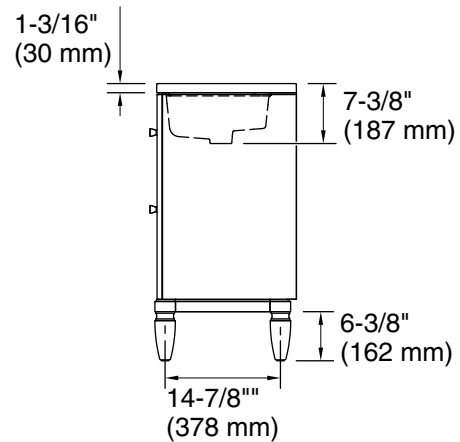

Features

- Two full-extension 12-3/4" (325 mm) drawers with soft-close side-mount slides
- Three-way adjustable soft-close door hinges for easy cabinet access
- 18" (457 mm) cabinet interior provides ample storage space
- Finish-matched cabinet interior offers generous clearance for plumbing
- Customize your storage with optional accessories such as floor liners, drawer organizers, and perfectly sized containers (sold separately)
- Brushed Nickel hardware included on the White and Slate Grey vanities
- Coordinates with Pure White (PWH) quartz side splash (sold separately)
- Pure White (PWH) quartz vanity top adds beauty and long-lasting durability

Technical Information

All product dimensions are nominal.

Lighting included: No

Notes

Install this product according to the installation instructions.