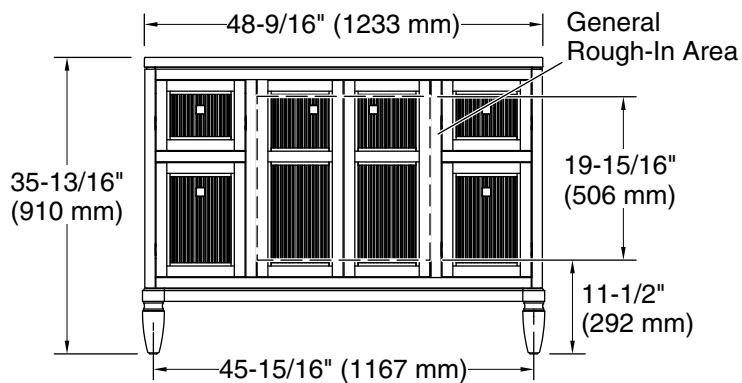

Hearthaven®

48" bathroom vanity cabinet with sink and quartz top

K-33538-ASB

Features

- Four full-extension 12-3/4" (325 mm) drawers with soft-close side-mount slides
- Three-way adjustable soft-close door hinges for easy cabinet access
- 18" (457 mm) cabinet interior provides ample storage space
- Finish-matched cabinet interior offers generous clearance for plumbing
- Customize your storage with optional accessories such as floor liners, drawer organizers, and perfectly sized containers (sold separately)
- Brushed Nickel hardware included on the White and Slate Grey vanities
- Coordinates with Pure White (PWH) quartz side splash (sold separately)
- Pure White (PWH) quartz vanity top adds beauty and long-lasting durability

Technical Information

All product dimensions are nominal.

Lighting included: No

Notes

Install this product according to the installation instructions.