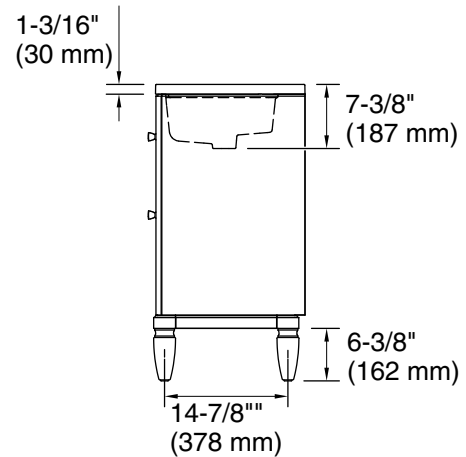

Hearthaven®

48" bathroom vanity cabinet with sink and quartz top

K-33538-ASB

Features

- Four full-extension 12-3/4" (325 mm) drawers with soft-close side-mount slides
- Three-way adjustable soft-close door hinges for easy cabinet access
- 18" (457 mm) cabinet interior provides ample storage space
- Finish-matched cabinet interior offers generous clearance for plumbing
- Customize your storage with optional accessories such as floor liners, drawer organizers, and perfectly sized containers (sold separately)
- Brushed Nickel hardware included on the White and Slate Grey vanities
- Coordinates with Pure White (PWH) quartz side splash (sold separately)
- Pure White (PWH) quartz vanity top adds beauty and long-lasting durability

Technical Information

All product dimensions are nominal.

Lighting included: No

Notes

Install this product according to the installation instructions.