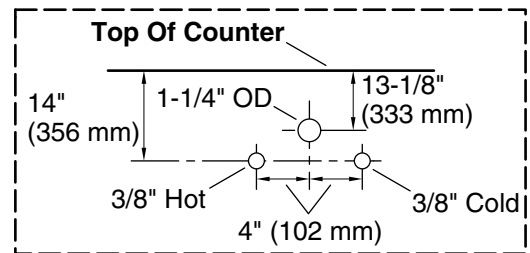

Waste Pipe Location Information