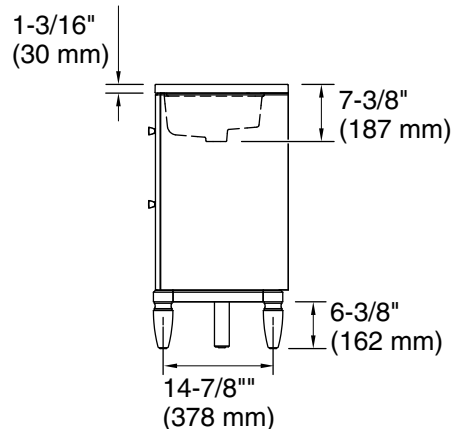

### Features

- Set includes cabinet, precut quartz vanity top, sinks, legs, and cabinet hardware
- Two full-extension 12-3/4" (325 mm) drawers with soft-close side-mount slides
- Two 18" (457 mm) cabinet interior spaces provide ample storage
- Three-way adjustable soft-close door hinges for easy cabinet access
- Finish-matched cabinet interior offers generous clearance for plumbing
- Customize your storage with optional accessories such as floor liners, drawer organizers, and perfectly sized containers (sold separately)
- Brushed Nickel hardware included on the White and Slate Grey vanities
- Coordinates with Pure White (PWH) quartz side splash (sold separately)
- Pure White (PWH) quartz vanity top adds beauty and long-lasting durability

### Technical Information

All product dimensions are nominal.

Lighting included: No