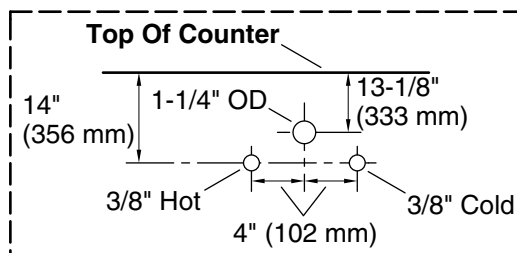

Waste Pipe Location Information