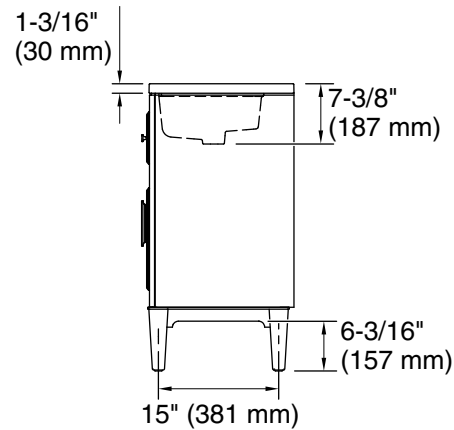

Features

- One full-extension 12-3/4" (325 mm) drawer with soft-close side-mount slides
- Three-way adjustable soft-close door hinges for easy cabinet access
- 18" (457 mm) cabinet interior provides ample storage space
- Finish-matched cabinet interior offers generous clearance for plumbing
- Customize your storage with optional accessories such as floor liners, drawer organizers, and perfectly sized containers (sold separately)
- Brushed Nickel hardware included on the White and Slate Grey vanities
- Coordinates with Calacatta (CBB) quartz side splash (sold separately)
- Calacatta (CBB) quartz vanity top adds beauty and long-lasting durability

Recommended Products/Accessories

K-25815 4" x 30" quartz backsplash
K-33548-ASB 24" x 70" linen tower
K-33549-ASB 24" x 28" wall cabinet
K-33550 3" cabinet pull
K-25819 4" x 17-1/4" quartz side splash

Codes/Standards

Waste Pipe Location Information

Technical Information

All product dimensions are nominal.

Notes

Install this product according to the installation instructions.