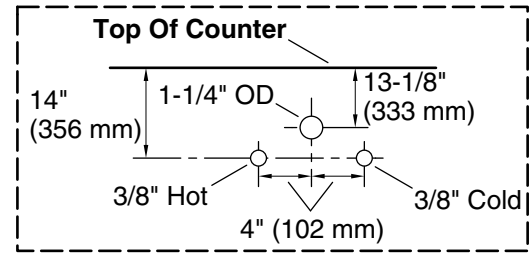

Features

- One full-extension 12-3/4" (325 mm) drawer with soft-close side-mount slides
- Three-way adjustable soft-close door hinges for easy cabinet access
- 18" (457 mm) cabinet interior provides ample storage space
- Finish-matched cabinet interior offers generous clearance for plumbing
- Customize your storage with optional accessories such as floor liners, drawer organizers, and perfectly sized containers (sold separately)
- Brushed Nickel hardware included on the White and Slate Grey vanities
- Coordinates with Calacatta (CBB) quartz side splash (sold separately)
- Calacatta (CBB) quartz vanity top adds beauty and long-lasting durability

Recommended Products/Accessories

K-25815 4" x 30" quartz backsplash
K-33548-ASB 24" x 70" linen tower
K-33549-ASB 24" x 28" wall cabinet
K-33550 3" cabinet pull
K-25819 4" x 17-1/4" quartz side splash

Codes/Standards

Waste Pipe Location Information

Technical Information

All product dimensions are nominal.

Notes

Install this product according to the installation instructions.