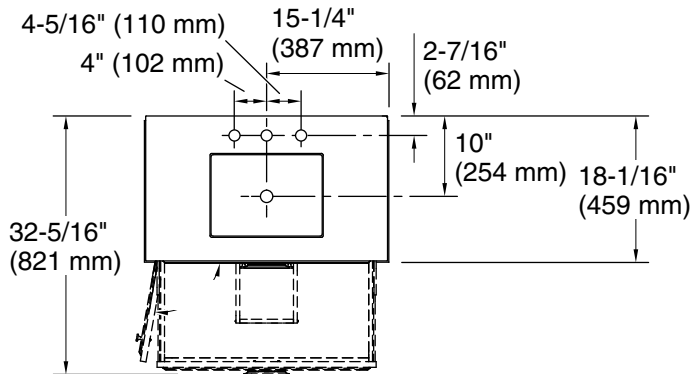

Features

- One full-extension 12-3/4" (325 mm) drawer with soft-close side-mount slides
- Three-way adjustable soft-close door hinges for easy cabinet access
- 18" (457 mm) cabinet interior provides ample storage space
- Finish-matched cabinet interior offers generous clearance for plumbing
- Customize your storage with optional accessories such as floor liners, drawer organizers, and perfectly sized containers (sold separately)
- Brushed Nickel hardware included on the White and Slate Grey vanities
- Coordinates with Calacatta (CBB) quartz side splash (sold separately)
- Calacatta (CBB) quartz vanity top adds beauty and long-lasting durability

Waste Pipe Location Information

Technical Information

All product dimensions are nominal.

Notes

Install this product according to the installation instructions.