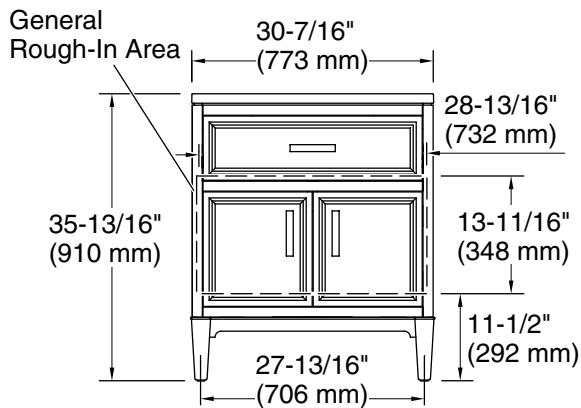

Features

- One full-extension 12-3/4" (325 mm) drawer with soft-close side-mount slides
- Three-way adjustable soft-close door hinges for easy cabinet access
- 18" (457 mm) cabinet interior provides ample storage space
- Finish-matched cabinet interior offers generous clearance for plumbing
- Customize your storage with optional accessories such as floor liners, drawer organizers, and perfectly sized containers (sold separately)
- Brushed Nickel hardware included on the White and Slate Grey vanities
- Coordinates with Calacatta (CBB) quartz side splash (sold separately)
- Calacatta (CBB) quartz vanity top adds beauty and long-lasting durability

Waste Pipe Location Information

Technical Information

All product dimensions are nominal.

Notes

Install this product according to the installation instructions.