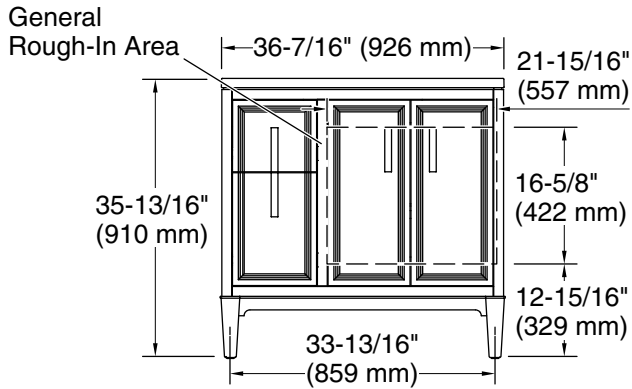

Technical Information

All product dimensions are nominal.

Lighting included: No

Notes

Install this product according to the installation instructions.