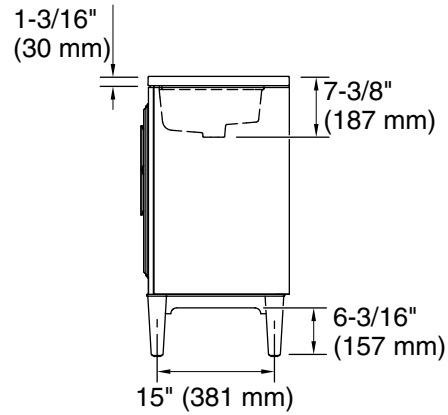

Technical Information

All product dimensions are nominal.

Lighting included: No

Notes

Install this product according to the installation instructions.