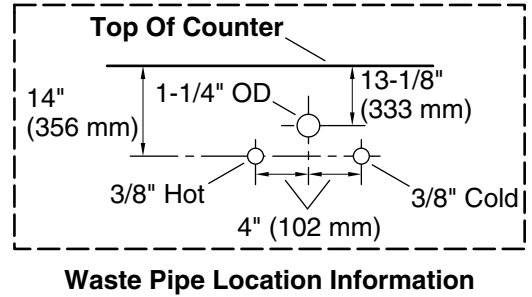

Technical Information

All product dimensions are nominal.

Lighting included: No

Notes

Install this product according to the installation instructions.