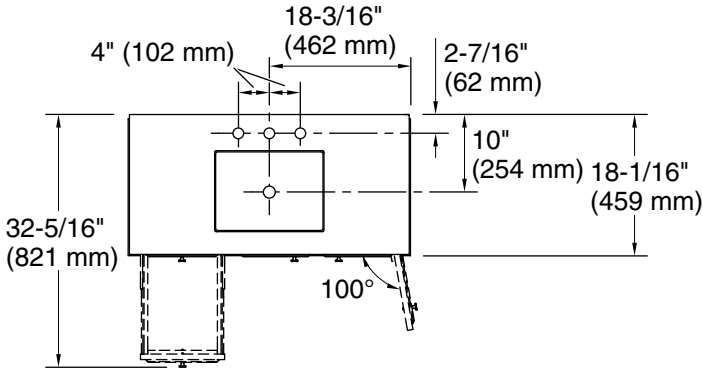

Technical Information

All product dimensions are nominal.

Lighting included: No

Notes

Install this product according to the installation instructions.