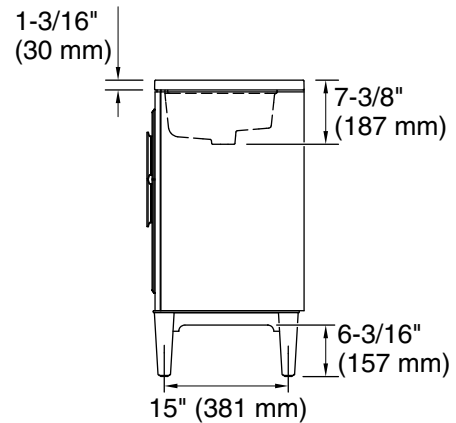

## Features

- Four full-extension 12-3/4" (325 mm) drawers with soft-close side-mount slides
- Three-way adjustable soft-close door hinges for easy cabinet access
- 18" (457 mm) cabinet interior provides ample storage space
- Finish-matched cabinet interior offers generous clearance for plumbing
- Customize your storage with optional accessories such as floor liners, drawer organizers, and perfectly sized containers (sold separately)
- Brushed Nickel hardware included on the White and Slate Grey vanities
- Coordinates with Calacatta (CBB) quartz side splash (sold separately)
- Calacatta (CBB) quartz vanity top adds beauty and long-lasting durability

### Technical Information

All product dimensions are nominal.

Lighting included: No