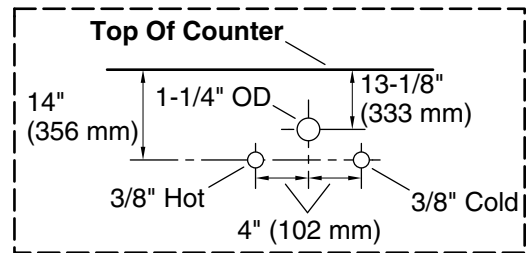

Waste Pipe Location Information