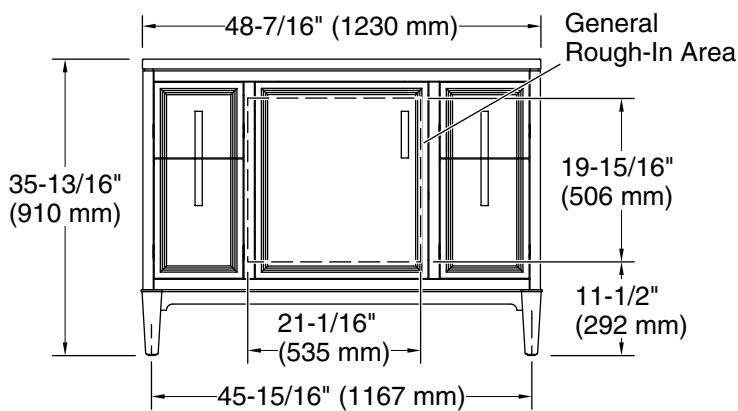

Technical Information

All product dimensions are nominal.

Lighting included: No

Notes

Install this product according to the installation instructions.