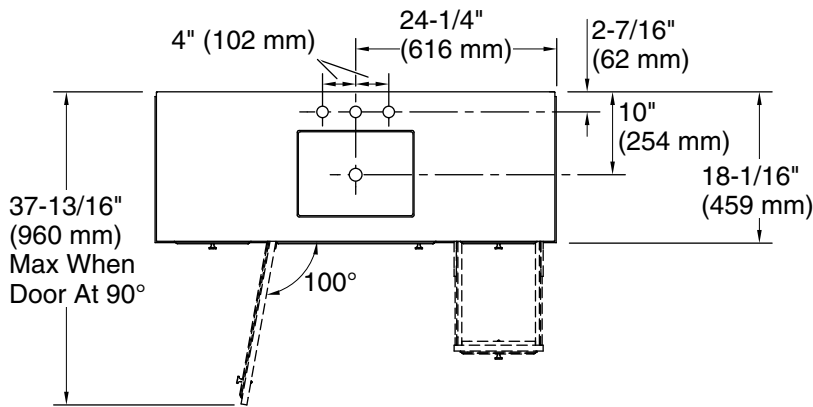

Waste Pipe Location Information