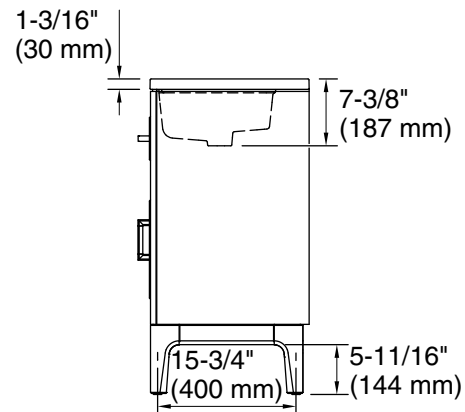

## Features

- One full-extension 12-3/4" (325 mm) drawer with soft-close side-mount slides
- Three-way adjustable soft-close door hinges for easy cabinet access
- 18" (457 mm) cabinet interior provides ample storage space
- Finish-matched cabinet interior offers generous clearance for plumbing
- Customize your storage with optional accessories such as floor liners, drawer organizers, and perfectly sized containers (sold separately)
- Brushed Nickel hardware included on the White and Atmos Grey vanities
- Coordinates with Pure White (PWH) quartz side splash (sold separately)
- Pure White (PWH) quartz vanity top adds beauty and long-lasting durability

### Technical Information

All product dimensions are nominal.

Lighting included: No